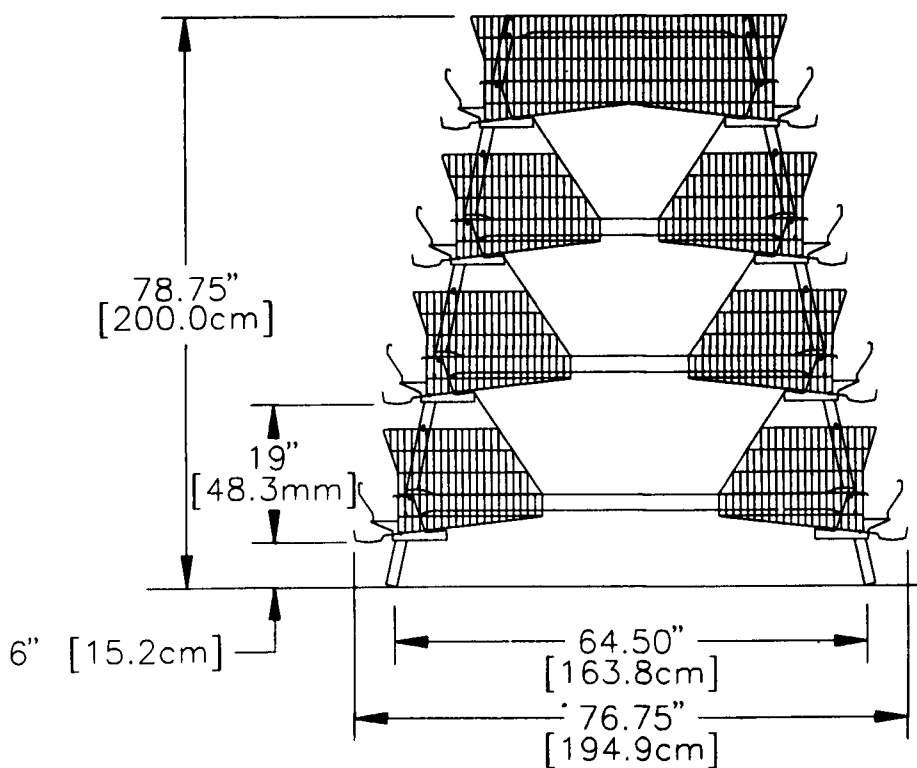

THE PROFIT MACHINE

235 EGGS

2.97 CONVERSION, 60 WEEKS

Big Dutchman. CAGE PROFILE

FOR MORE INFORMATION CONTACT:

HERSHEY EQUIPMENT CO., INC.

Route 30 West at the Centerville Exit
SYCAMORE IND. PARK 255 PLANE TREE DRIVE
LANCASTER, PA 17603