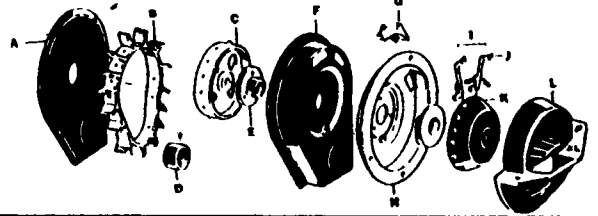

Save when you rebuild your MaxEmerge or MaxEmerge 2 finger-pickup units with genuine John Deere parts.

KEY	DESCRIPTION	NUMBER	REG	NOW
A	Housing cover	A22796	\$8.44	\$7.60
B	Seed belt	A22451	5.99	5.40
C	Belt driver	A22795	4.69	4.23
D	idler	A22305	2.22	2.00
E	Bearing housing	A25542	5.92	5.33
F	Conveyor housing assembly	AA22780	22.70	20.43
G	Brush assembly	AA35660	3.68	3.32
H	Carrier plate w/brush	AA35644	24.33	21.90
I	Finger assembly	AA31261	26.99	24.30
J	Finger	B30275	1.44	1.30
K	Spring	B31551	0.43	0.39
L	Corn baffle	A48383	8.94	8.05

Planting and seeding parts

Miscellaneous
planter parts

DESCRIPTION	NUMBER	PRICE
Drive clutch	H135401	\$46.06
Rippled no-till coulters for 7200 Planters	A46665	23.88
1 in. fluted no-till coulters for 7200 Planter	A37977	25.20
1 1/2 in. fluted no-till coulters for 7200 Planter	A46664	29.45
Rippled no-till coulters for 7000 Planter	A24997	20.20
1 in. fluted no-till coulters for 7000 Planter	A24996	25.20
Deep ripple 25-wave coulters for MaxEmerge Planters	A54285	27.29
Deep ripple 25-wave coulters for MaxEmerge 2 Planter	A54286	27.29
Coulters-13 deep flutes for MaxEmerge Planter	A53140	22.14
Coulters-13 deep flutes for MaxEmerge 2 Planters	A53480	22.14

Tillage parts

John Deere plow parts

Their high quality steel shares and shins are designed to enhance the performance of your moldboard plow. With original equipment values like these, there's no reason to take a chance with "will-fit" parts.

APPLICATION	PART	NUMBER	PRICE
John Deere 1000, 1600, 2000, 2600, 2700, 2800, 2810, 3600, 3700, and 3710 Plows	16-in full-cut heavy-duty 4-bolt share	A42806	\$13.28
	Shin	A51080	13.07
John Deere 2600, 2700, 2800, 2810, 3600, 3700, and 3710 Plows	18-in full-cut, heavy-duty 4-bolt share	A2808	14.21
	16-in full-cut, heavy-duty 4-bolt share	A51500	12.77
John Deere 35, 34, 1150, 1250, 1350, 1450, 4200, 4800, 8350, and 8450 Plows	Shin	A51081	13.55