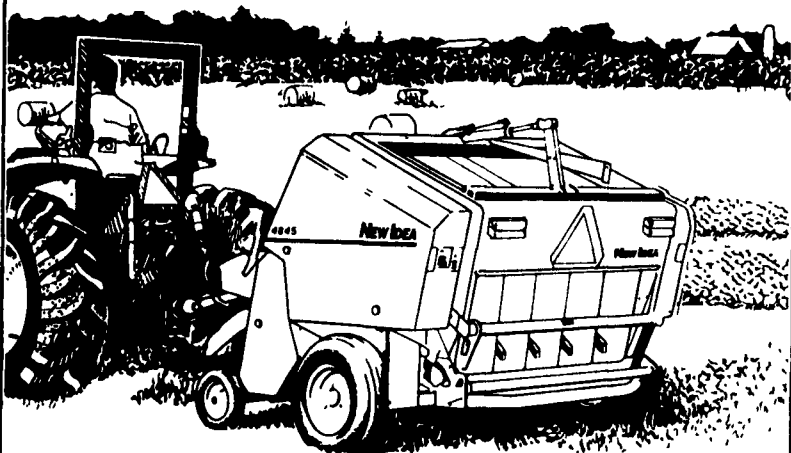

CASE III

Dense Shell Won't Sag

New Idea bales won't sag like others.

- Fixed chamber design creates bale with dense shell that won't sag. New Idea bales keep their shape longer.
- Wide, endless belts handle leaf material carefully. More nutrient-rich leaves make it to the bale, fewer end up on the ground.
- Belt design is more reliable, with less downtime due to repair.
- Durable machine keeps working cutting after cutting, season after season
- Big, open throat lets you start bales easily with less plugging
- Three models available: