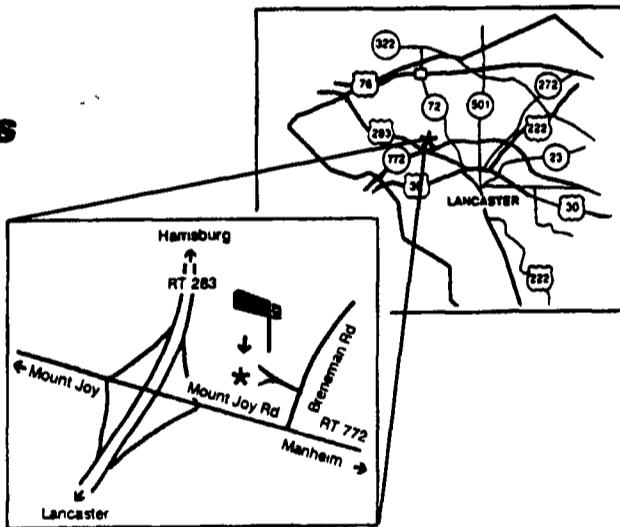

**Free Refreshments**

**GRAND OPENING SPECIAL**

AT BOTH LOCATIONS!

**20% OFF**

**JOHN DEERE PAINT**

On SELECTED JOHN DEERE TOYS & CLOTHING

**JOHN DEERE SAE 30W OIL**  
Only **\$1.10** Per Qt.

**John Deere Multi-Purpose Grease**