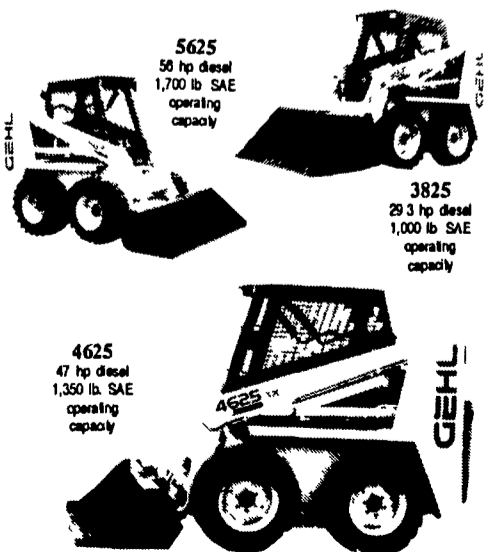

SNOOK'S EQUIPMENT

RD 3, Box 130, Mifflinburg, PA 17844
717-966-2736
Ask For Ernest or Dean

These Units Are On Hand For Quick Delivery See Binkley & Hurst Bros. Soon!

5625
56 hp diesel
1,700 lb SAE
operating capacity

3825
29.3 hp diesel
1,000 lb SAE
operating capacity

4625
47 hp diesel
1,350 lb SAE
operating capacity

Gehl Quality Hay Tools In Stock At Binkley & Hurst Bros. For Immediate Delivery

0% Financing For 18 Months w/ Credit Approval

Total Density Control Round Baler Making 3'9" Wide By From 36" to 60" Diameter One Mesh Wrap and One Twine Tie

GEHL COMMON SENSE MOWER CONDITIONERS

- Full width intermeshing conditioning rolls
- Simple sickle drive with pivot arm design
- Fewer moving parts than competitive models
- Three-point flotation support protects the cutterbar
- 9" 3" cutting width

New Gehl Model 2275 12' Hyd. Swing Frame Mower Conditioner In Stock At Binkley & Hurst

- Full width conditioning rolls with intermittent ribs
- Total hydraulic drive for smooth operation
- Center pivot design for excellent maneuverability
- Three-point flotation support protects the cutterbar
- Easily adjustable for full width swaths or high standing windrows

New Gehl 9'3" Model 2175 Mower Conditioner With Heavy Duty Tycor Rubber Rolls and Hyd Tongue Swing

Come And See This Quality New Machine Now!

One New Old Price 6 Row 3 Pt. Cultivator With Danish Tines - Call and Ask For Amos Sr. Today

More than running gears with rails,

these are true header transports with new features for greater convenience.