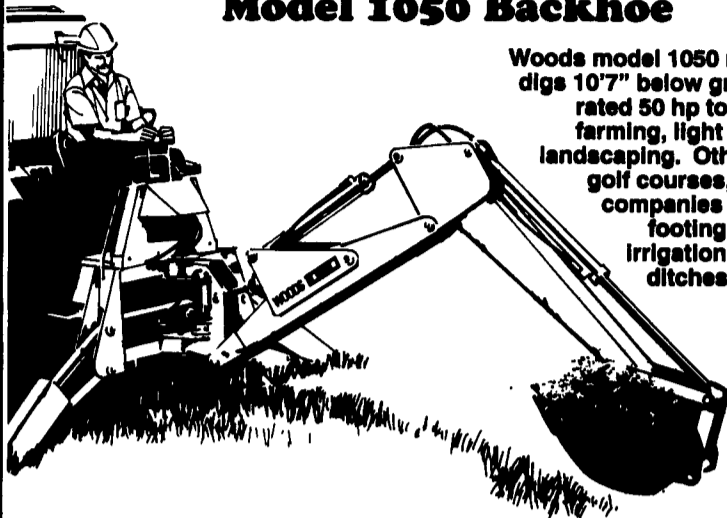

WOODS

WOODS BACKHOES

DIG IN with the WOODS
Model 1050 Backhoe

Woods model 1050 reaches 13'1" and digs 10'7" below grade with tractors rated 50 hp to 130 hp. Ideal for farming, light construction and landscaping. Other users include golf courses, nurseries, utility companies and cemeteries... footing, wiring trenches, irrigation ditches, drainage ditches...do them all and more. Woods model 1050 has the features that make the "on-the-job" difference.

WOODS LANDSCAPE RAKES

are
TOUGH CUSTOMERS

Woods Landscape Rakes come in 5 model series and offer the versatility needed to do a complete landscaping job. These rugged rakes will perform the tough clean-up jobs, like removing rocks, roots and other debris - plus general grooming and soil preparation. Woods rakes also handle the finish distribution and spreading of crushed rock or top-soil, prior to seeding or laying sod.

WOODS MOW'N MACHINE

Zero Turning Radius Riding Mower

7 Models to Choose From

- 4 Deck Widths 48" to 61"
- Mulching & Grass Catching Options
- Gas or Diesel Engine From 14 HP to 2.5 Hp
- An array of quick-attach implement options.

WOODS REARMOUNT MOWERS

Woods reputation for trouble-free performance has been earned with features like . . . heavy-duty gearboxes, designed and manufactured by Woods . . . single V-belt drive with automatic belt tension take-up . . . industrial quality blade spindles with lubricated tapered roller bearing . . . high velocity side discharge deck design . . . "high-lift" blades . . . easy-on, easy-off 3-point hook-up. All these features and more guarantee that clean, even, well groomed look every time you mow so you spend more time enjoying your lawn and less time caring for it.