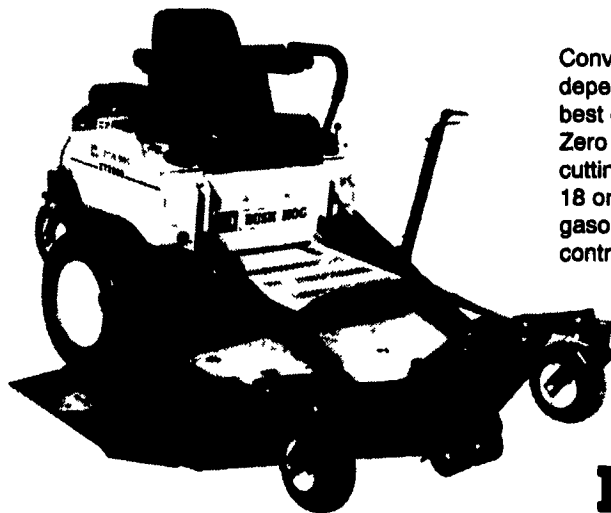

BUSH HOG
 DIVISION OF ALLIED PRODUCTS CORPORATION

BEST TURF MOWERS FOR A QUALITY CUT.

The Bush Hog TD Series Tri-Deck Finishing Mowers are available in 15 or 17-foot cutting widths and are ideal for sod growers, golf courses, land owners, municipalities and recreational sites. These mowers are designed for precise cutting on even or uneven terrain...they feature a 30° up and 10° down wing flex and are rated for 40 and 45 minimum tractor horsepower.

Gearbox rpm is 540, and deck construction is rugged, 7-gauge steel.

BUSH HOG

The Mulching Mower That Gives Something Back.

The Bush Hog MTH Series is available in 60 or 72-inch cutting widths with a counter-rotating spindle design that turns the blades in opposite directions. This gives you multiple cutting and finer shredding. These mowers are designed for areas where the turf is maintained on a regular basis - or anyone wanting a well-kept lawn. And the fine clippings return vital nutrients to the soil, fertilizing every time you mow!

New For 1996!

BUSH HOG

ZERO TURN MOWER

SETS THE STANDARD FOR COMFORT AND DEPENDABILITY.

Convenient, user-friendly and dependable - three words that best describe Bush Hog's true Zero Turn Mowers. Choice of two cutting widths - 48 or 60 inches, 18 or 22 hp Kohler Command gasoline engines and fingertip controls offer quick adjustment of speed, direction of travel and breaking. There are no gears to shift or pedals to push.