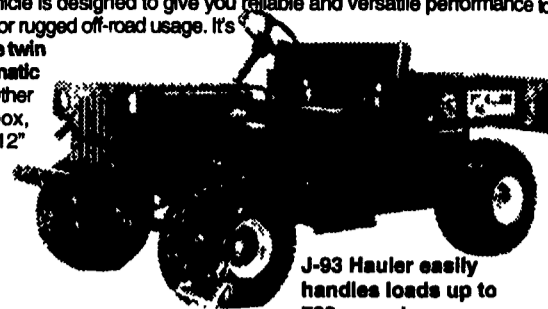

**Gehl CB860 Harvester
w/Hay Head & 2R Corn Head
CLOSE-OUT PRICE
ONE ONLY**

Gehl Force
The Force Behind Farming

GEHL

LEHIGH AG EQUIPMENT, INC.

6670 Ruppville Road, Allentown, PA 18106

610-398-2553

We Ship Parts Same Day To Your Farm

NEW!

4-WHEELED J-93 UTILITY HAULER

Now you can haul supplies, feed and other items — up to 700 pounds — steadily over rough terrain. The new 4-wheeled J-93 Hauler utility vehicle is designed to give you reliable and versatile performance to give you reliable and versatile performance for rugged off-road usage. It's powered by a heavy-duty 16-hp overhead valve twin engine coupled to an efficient 3-speed transmission. An automatic torque converter allow infinite speed ranges in all three gears. Other added features include a larger, wider 1/3 yard capacity dump box, dual rear hydraulic drum brakes, sure-handling 25" x 12" knob-tread tires, plus many more features standard.