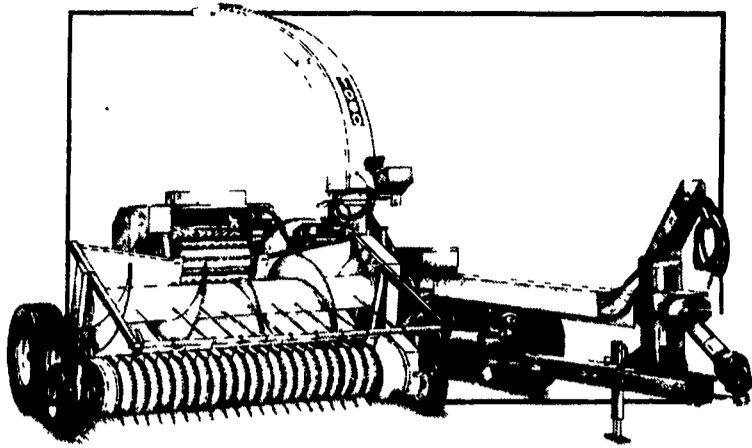

CHOP IT DOWN

Gehl forage harvesters get the job done faster with these performance features:

- **Exclusive Auto-Max Load-Sensing System** — Increase capacity by up to 20%. Lets you operate at top capacity without the fear of downtime due to overloading.
- **Metal-Stop Metal Detector** — Prevents machine damage and hardware disease.
- **In-head Hydraulic Knife Sharpener** — Lets you sharpen knives in the field.
- **Patented One-Sided Cutterbar Adjustment** — Makes adjusting the cutterbar quick and easy.
- **Three Models To Choose From** — Including the largest capacity pull-type forage harvester on the market.

**Gehl CB860 Harvester
w/Hay Head & 2R Corn Head
CLOSE-OUT PRICE
ONE ONLY**

Gehl Force
The Force Behind Farming

GEHL

LEHIGH AG EQUIPMENT, INC.

6670 Ruppville Road, Allentown, PA 18106

610-398-2553

We Ship Parts Same Day To Your Farm

NEW!

4-WHEELED J-93 UTILITY HAULER

Now you can haul supplies, feed and other items — up to 700 pounds — steadily over rough terrain. The new 4-wheeled J-93 Hauler utility vehicle is designed to give you reliable and versatile performance to give you reliable and versatile performance for rugged off-road usage. It's powered by a heavy-duty 16-hp overhead valve twin engine coupled to an efficient 3-speed transmission. An automatic torque converter allow infinite speed ranges in all three gears. Other added features include a larger, wider 1/3 yard capacity dump box, dual rear hydraulic drum brakes, sure-handling 25" x 12" knob-tread tires, plus many more features standard.