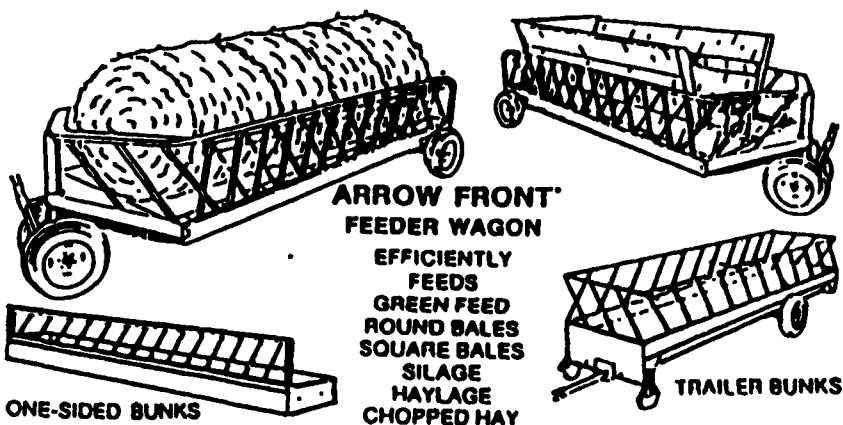

S.I. FEEDERS

REBATE

$100 ON ALL ARROWFRONT® FEEDER WAGONS
$20 ON ALL BUNKS UNTIL JUNE 30, 1996

ARROW FRONT® FEEDER WAGON
EFFICIENTLY FEEDS
GREEN FEED
ROUND BALES
SQUARE BALES
SILAGE
HAYLAGE
CHOPPED HAY

ONE-SIDED BUNKS

TRAILER BUNKS

The S.I. Feeder is designed to minimize feed loss. This is done with functional slant bars, low set design, proper pan depth, feed saving edges, and other concepts to reduce waste.

The S.I. Feeder Wagons have the versatility to feed any type of grain, forage, or even a total mixed ration. Four foot high inserts are options to increase load capacity and to control the downward flow of feed.

The Arrow Front design replaces the old goose-neck concept, eliminating 90 degree welded joints, making it stronger and more durable.

Get an S.I. Feeder now to get maximum efficiency of your quality feeds.

CUMMINGS and BRICKER, Inc.

100 Slover Drive
Carlisle, PA 17013
717/249-6720
FAX 717/249-9384

100-120 Lehigh Ave. • P.O. Box 928
Batavia, New York 14021-0928
716/343-5411
FAX 716/343-0346

DILLER EQUIPMENT

800-640-4448

Chambersburg, PA
Specializing in Truck Tankers

Complete Tankers

Only $4,995

Tankers in Stock

Customized Tanks To Fit Your Truck and Your Needs

- 1500 - 7000 Gallons
- 1/4" Steel Tanks
- Rugged Steel Fenders
- Large Lid Type Hopper
- Optional Fan Locations
- Epoxy Coatings Inside & Out
- Matching Colors