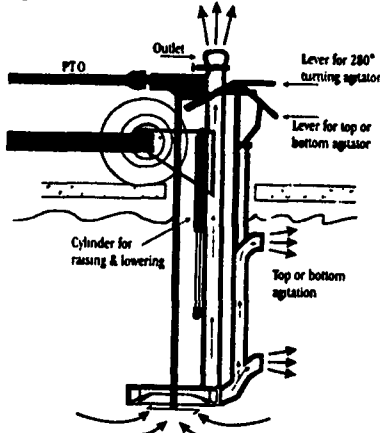

INDUSTRIAL

- Hydro Mac 14C turbo, skid loader, 50 h.p.
- NH 781 diesel skid loader, sharp
- Ford CL45 diesel skid loader

USED PLOWS

- IH Consortill 10'
- IH 710 6 btm. spring reset
- JD 2500 5 btm. 18" spring reset
- JD 2800 8 btm., var. width

USED COMBINES

- 244 JD corn heads
- 444 JD corn heads
- JD 643 corn head, excellent
- IH 943 4RN corn head, excellent
- JD 215 flex head
- JD 213 flex head
- 1984 JD 6620, low hrs., excellent

HAY EQUIPMENT

- JD 346 wire baler
- JD 510 round baler, sharp
- NH 320 Baler w/Thrower
- NH 320 baler
- NH 846 auto wrap round baler, sharp
- NH 853 round baler, excellent
- NH Rake
- NH 489 haybine

MISCELLANEOUS

- Hardy ditch bank mower
- Generator 10KW, 3 pt. hitch
- JD 7000 4RN corn planter, liquid fert.
- NI 2 RW corn picker, 12 roll **SOLD**
- IH 510 grain drill, DD opener
- Gehl 800 recutter
- Brillion 21' hyd. fold roller harrow
- JD 950 roller harrow, 12'
- Gehl 95 grinder mixer
- IH 1050 grinder mixer
- Taylorway 25' disc
- JD 115 disc
- IH 3800 disc, 12', like new
- Kawane 8' or 10' disc-chisel
- Glenco soil finisher, 12'
- 18' IH field cultivator, hyd. fold
- White 285 field cultivator, hyd. fold, 20'
- Knight 2450 Reel Auggie, excellent
- 21' Bale King wagons
- JD 450 hydro push spreader
- NH 791 manure spreader, tandem, excellent
- Bush Hog 2620 Batwing Mower, 20' demo

Machines

- S.B. 10' Lathe, all tools, 48" bed.....$1,600
- SB 9" Lathe Q.C.....$800
- SB 9" Lathe.....$300
- Hamilton Lathe Q.C., 16".....$300

Berks Co. 610-689-5230

Liquid Manure Pit Pumps

- •Available 6-8-10-12 ft.
- •Trailer mounted mobility
- •Hydraulic lift
- •Simple controls
- •Dual agitation

- IH 3688 Tractor.....$17,500
- IH 766 Tractor.....$7,200
- Deutz 100-06 Tractor.....$6,400
- IH 966 Fender.....$9,400
- (2) IH 806 Tractors.....Choice $6,600
- IH 1466 Tractor, Cab,H/A, Sharp.....$11,900
- MF 65 Tractor, Diesel, Engine Completely Rebuilt, Painted.....$5,400
- NH 454 Skid Loader (gas).....$8,500
- NH 892 Harvester w/Table.....$4,400
- NH 890 Harvester w/Table.....$3,800
- JD 400 Rotary Hoe.....$1,200
- (6) NH 402 Crimpers
- NH 456 Mower

MILLER'S REPAIR
1 Mile North of Bird in Hand
8 Miles East of Lancaster
Ph. 717-656-6109

Take Exit 20B
Off Of 83, 5 1/2 Mi. West
To Belmont Farm.