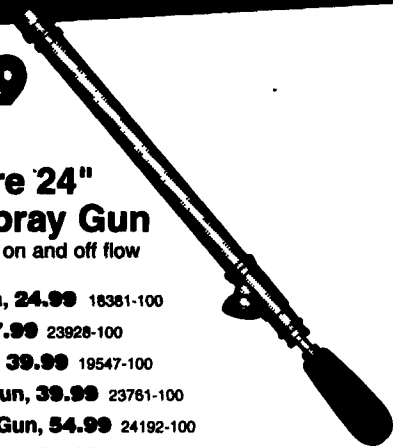

SPRINGTIME SPRAYING!

24⁹⁹ High Pressure 24" Aluminum Spray Gun

- Twist handle regulates on and off flow 16378-100
- 16" 400 PSI Spray Gun, **24.99** 16361-100
- 600 PSI Spray Gun, **27.99** 23826-100
- Pistol Grip Spray Gun, **39.99** 19547-100
- 600 PSI Short Spray Gun, **39.99** 23761-100
- 800 PSI Trigger Spray Gun, **54.99** 24192-100
- 700 PSI Turbo Spray Gun, **89.99** 23616-100
- 1200 PSI Turbo Spray Gun, **99.99** 23623-100

20⁹⁹ 1-1/2" Bolted Ball Valve

- 23049-100
- 2", **27.99** 23056-100
- 2" Male x Female, **27.99** 23063-100

YOUR CHOICE

6⁹⁹ TeeJet[®] Brass Flat Tip Nozzles

- Spray pressures 30-60 psi
- Choice of colors 24426 thru 24777-100