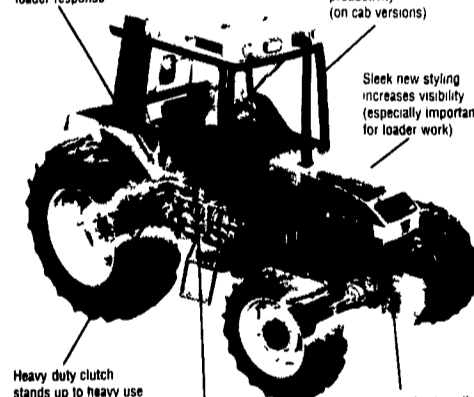

Heavy duty clutch stands up to heavy use

Synchronized speed and range transmissions are smooth and easy to shift

Plenty of glass area and repositioned controls elevate operator productivity (on cab versions)

Large front and side grilles add to engine air flow and performance

The new 3200 and 4200 Series tractors. Five tractors designed to the industry-leading performance criteria set by MAGNUM™ and MAXXUM®. These new 42- to 85-PTO hp tractors set the standard for mid-range productivity. To see which 3200/4200 tractor best suits your needs, come see us today. And while you're here, ask us about Total Product Support — our commitment to the service and parts that add life to your tractor.

Model 4230 As Show In Picture Is Available From Binkley & Hurst Bros. Today! 72 HP Ready To Work With 2 Speed Hi-Low Power Shift
Let's Get Together Today!

IN STOCK AT BINKLEY & HURST BROS. INC.

New Case IH 8830 Mower Conditioner With 12 Foot Header, Case Cummins Diesel Cab And Air