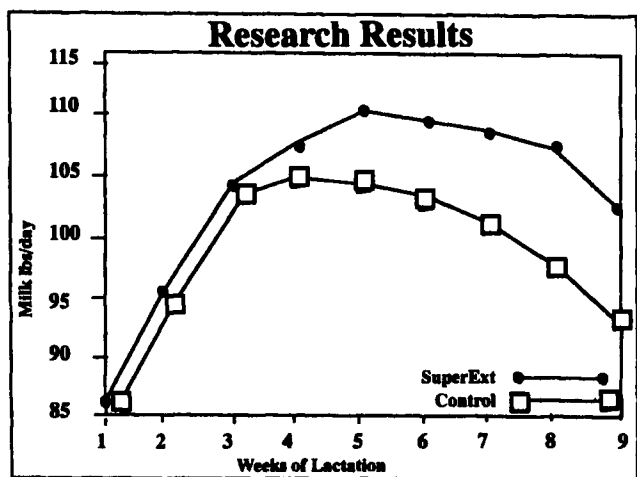

If you're looking for a high fat feed, with excellent palatability, consider:

A dairy feed that could make your cows more productive, while also improving their feed conversion and breeding efficiency.

highly palatable.

In field trials, cows fed SUPER-EXT produced an average of 6.7 pounds more milk per cow per day, while improving or maintaining milk composition. And while production increased, the cows that were fed SUPER-EXT maintained or improved their body-condition scores after freshening and were more-feed efficient.