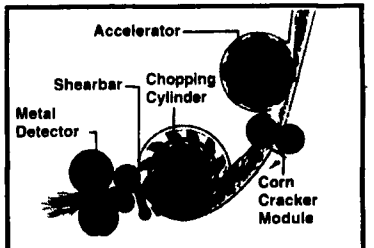

Don't wait - offers end April 30, 1996.

Unleash the beast—the JAGUAR from CLAAS

CLAAS
The World Leader

THE JAGUAR SELF-PROPELLED FORAGE HARVESTER

- 4 models • 309 hp to 474 hp
- Mechanical 4-wheel drive • In-cab knife sharpening, shear bar adjustment • 10 to 14 foot Auto Contour hay pickups

CLAAS
The Harvesting Specialist

EFFICIENT AIR FLOW

- Air flow from top to rear
- Rotary air screen • Easy access to radiators

EFFICIENT CUTTING SYSTEM

- Full width metal detector • 30" wide chevron cutting drum • Full width 8-blade accelerator

ADJUSTABLE CORN CRACKER

- 10 minute change-over from grass to corn • Roller speed differential assures efficient processing • Quality silage for higher milk production

RECONDITIONED HARVESTERS WITH GUARANTEE