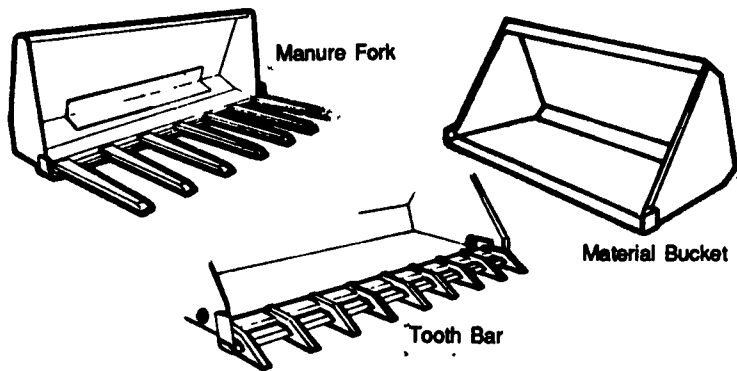

1 FARM EQUIPMENT

FARM TRACTOR PARTS

USED - NEW - RECONDITIONED

JUST ARRIVED FOR SALVAGE

IH 706
JD A
JD B

MH 101 IR
Oliver Super 55
Oliver 1365

Wengers of Myerstown

814 SOUTH COLLEGE STREET (ROUTE 501)
MYERSTOWN, PA 17067

S00-451-5240
MON.-FRI. 7.30-5.00
SAT. 7.30-12.00

ATTACHMENTS for Skid Steer Loaders

- Standard or Custom Sizes
- Hardened, Beveled Edge
- 7 gauge Material (other gauges available)

Call for a Quote!

PA (717) 354-8721