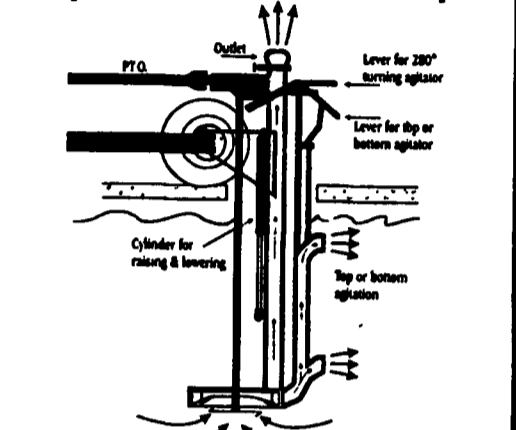

Liquid Manure Pit Pumps

• Available 6-8-10-12 ft. • Trailer mounted mobility
• Hydraulic lift • Simple controls • Dual agitation

- IH 966 Fender.....$9,400
- IH 806.....$6,200
- IH 1086 Tractor, New Torque, Cab, H/A, Nice.....$15,500
- IH 1466 Tractor, Cab,H/A, Sharp.....$11,900
- IH 1456 Tractor, Fender, New Radial Tires, Sharp.....$9,600
- Case IH 885 Tractor, 2WD, 2250 Loader.....$17,500
- Case 2090 Tractor, FWA, Cab & Air, Sharp.....$14,900
- MF 65 Tractor, Diesel, Engine Completely Rebuilt, Painted.....$5,400
- JD LA, Restored, Plow Cultivators.....$3,200
- JD A.....$1,800
- NH 454 Skid Loader (gas).....$8,500
- JD 400 Rotary Hoe.....$1,200
- NH 402 Crimper.....$1,100

STAVCO VM
MILLER'S REPAIR
1 Mile North of Bird in Hand
8 Miles East of Lancaster
Ph. 717-656-6109

Take Exit 20B
Off Of 83, 5 1/2 Mi. West
To Belmont Farm.

A pair of "44's"
JD 4440, Pwr. Shift, 4 Outlets
$21,000
JD 4440, Quad, New Rubber
$19,000
Financing & Trucking Available
410-833-9091

- IH 856 w/Dual Loader, recent TA & Clutch.....$9,000
- NH 310 Baler w/#70 Thrower.....CALL
- JD 322 HST w/Mower & all Hyd. Angle Snow Plow, 74 Hrs.....CALL
- Ford 545 Industrial loader w/ 3 pt, box scraper.....$6,000
- '78 GMC 1/2 ton w/ snowplow, many new body parts, new paint.....$4,500
- Farmall Cub w/front plow & mower.....$3,000
- Oliver 1800 gas.....$4,500
- White 45 Diesel, WF, 3 PT.....$6,000
- AC 160 Diesel, WF, 3 PT Loader.....$6,000
- JD 2640, 70hp, nice.....$11,000
- Ford 3610, 42hp, cab, front mounted all angle snow plow, 833 hrs.....$10,500
- 9' Bush Hog trailer mower, heavy duty...$2,250
- BCS sickle bar mower.....$500
- Int 5088 CAH Radials, New Paint.....$15,000
- Int 756 High Clear.....$5,000
- Case IH 685, 4WD.....$10,000
- '83 Int 22' Van Body, 23,660 GVW Radial Tire.....$8,500/OBO
- Rogers Low Boy Trailer w/Beaver Tail....$6,000
- JD 450 Hydo Push Spreader.....$1,500
- 3' & 4' 3 pt Mowers.....$150-$450
- Athens 9 Sh.....$600

2 Tree Digger Heads
Caretree 40" Rokor 40"

- Princeton tree/shrub planter w/5 shoes..$2,500
- Tree Plant Design Transplanter w/Hyd. Marker Arms, 2R w/Many Shoe Size.....Call
- 2 Tree & Shrub Transplanters.....Call
- 200 gal SS Tank Sprayer Booms & Hose Reel.....Call
- Irrafrance Irrigation System, complete, Traveller Pump Pipe, Like New Cond.....$18,000

LOG BARN Nursery
109 Quarry Dr., Bloomsburg, Pa. 17815
(717) 387-1779

Belarus

World Class Tractors for Today's American Farms!

Call Us For Your BIG to Small Tractor Needs

All Belarus Tractors Have Diesel Engines
All Belarus 500 to 1025 Series Tractors Have Husco Hydraulic Systems w/Standard J.I.C. Fitting
1 Year Manufacturers Warranty
Financing Available

Model	4WD	Rollbar	HP
220	4WD	Rollbar	22 HP
250	2WD	Rollbar	31 HP
300	2WD	Rollbar	36 HP
Live PTO and PS			
420	4WD	Rollbar	57 HP
425	4WD	Cab	57 HP
532	4WD	Rollbar	55 HP
572	4WD	Cab	70 HP
825	4WD	Cab	81 HP
1025	4WD	Cab	100 HP