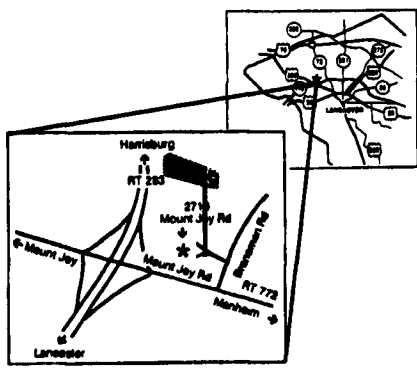

2 LOCATIONS TO SERVE YOU

<p>Lancaster Rt. 283 & Rt. 772 1-800-524-3276 717-653-2340 Mon-Thurs. 7:00-5:30 Fri 7:00-8:00 Sat 7:00-3:00</p>	<p>Lebanon 30 Evergreen Rd. 1-800-327-6524 717-228-2650 Mon-Fri 7:30-5: Sat 7:30-Noon</p>
--	--

WE SHIP DAILY

Lancaster Store We've Moved

21st Century Customer-Driven Facility Sales, Parts, and Service
Full-Line John Deere Agricultural & Grounds Care Equipment
Route 283 & 772 - 7 Miles West of Lancaster

Combination Wrench Set
9-piece SAE set. Hot drop forged for maximum strength. Precise tolerances on both ends ensure correct fit onto fasteners.
Reg. \$34.33.
\$25⁴⁹
TY19917
Sale ends April 15.

Penetrating Oil
Loosens the toughest locked up and rusted parts. Stops binding and squeaking. 12-oz. spray.
Reg. \$3.59.
\$2⁵⁹
TY15970
Sale ends April 15.

160- TO 225-HP 8000 TRACTORS

John Deere sets new records at Nebraska

- ▶ **Highest drawbar power** The 8400 tops out with 203.5 hp at rated speed and 222 hp maxium drawbar power at reduced speed.
- ▶ **Highest PTO power** at rated speed (228.2 hp) and highest maximum PTO power at reduced speed (252.1 hp) .
- ▶ **Best fuel efficiency** The 8100, 8200, and 8400 all set new records for average drawbar fuel economy in their respective power classes.