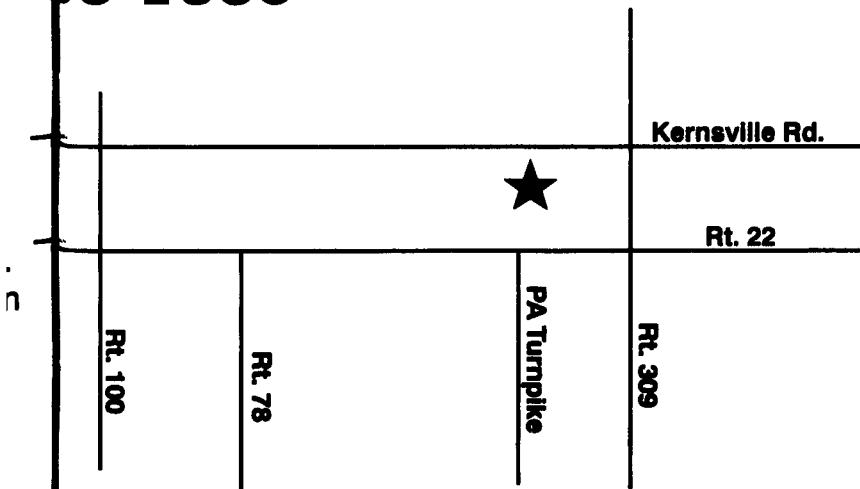

100 Drefield, PA 18069

1-800-237-4592

606-1660

Massey Ferguson 1200 Series

Celebration Pricing

February 26 thru March 2

1210 — 17 hp	1230 — 25 hp	1250 — 30 hp
1220 — 20 hp	1240 — 25 hp	1260 — 35 hp

Massey Ferguson 200 Series