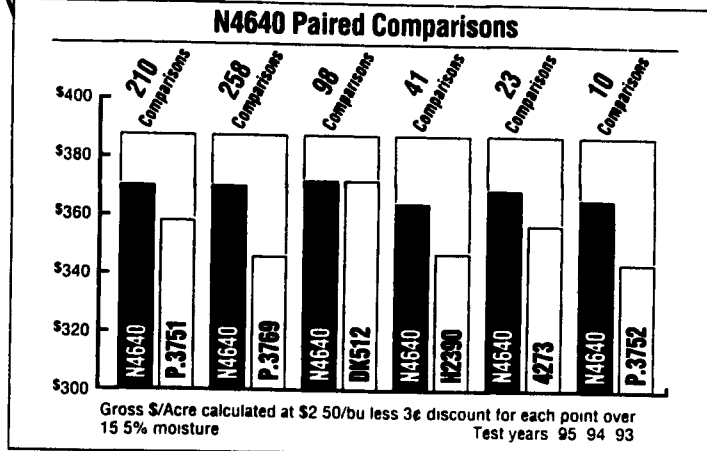

N4242

Money Yielding Corn!

Around here, growers depend on N4242 for truly outstanding yields of high quality grain. Like four-wheel drive, this corn keeps right on going . . . even in tough growing conditions. Exceptional drought tolerance, plus very good plant health, give you maximum return. With another year's crop harvested, check out the N4242 dollars per acre performance. Stiff side-by-side trials tested the major company and brand competitors . . . N4242 measured up.

Profit Features of N4242

- RM: 98-102 (MN: 100)
- High, Very Stable Yields
- Widely Grown in Maturity Range
- Excellent Stalks
- Best at Medium to High Populations
- For All Tillage and Crop Rotations
- Fast Drydown

New N4640

Money Yielding Corn!

Want extremely high, stable yields of dry grain? This new hybrid is like having a solar-fueled dryer. Superior stalk strength and ear retention, plus very good staygreen, make N4640 a good choice for field drying. With another year's crop harvested, check out the N4640 dollars per acre performance. Stiff side-by-side trials tested the major company and brand competitors . . . N4640 measured up.