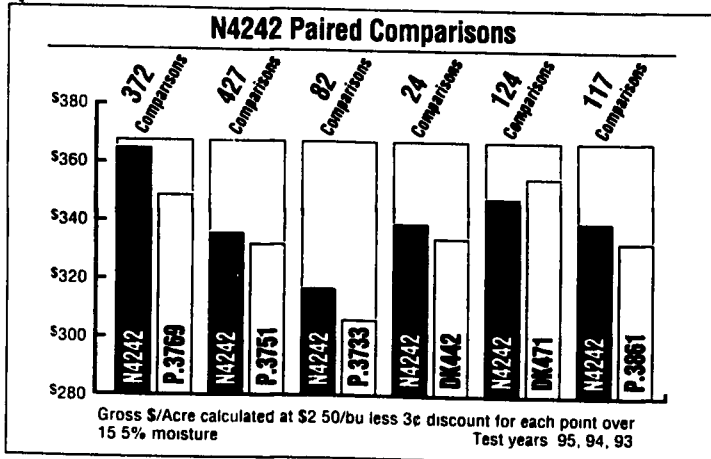

N4242

Money Yielding Corn!

Around here, growers depend on N4242 for truly outstanding yields of high quality grain. Like four-wheel drive, this corn keeps right on going . . . even in tough growing conditions. Exceptional drought tolerance, plus very good plant health, give you maximum return. With another year's crop harvested, check out the N4242 dollars per acre performance. Stiff side-by-side trials tested the major company and brand competitors . . . N4242 measured up.

Profit Features of N4242

- RM: 98-102 (MN: 100)
- High, Very Stable Yields
- Widely Grown in Maturity Range
- Excellent Stalks
- Best at Medium to High Populations
- For All Tillage and Crop Rotations
- Fast Drydown