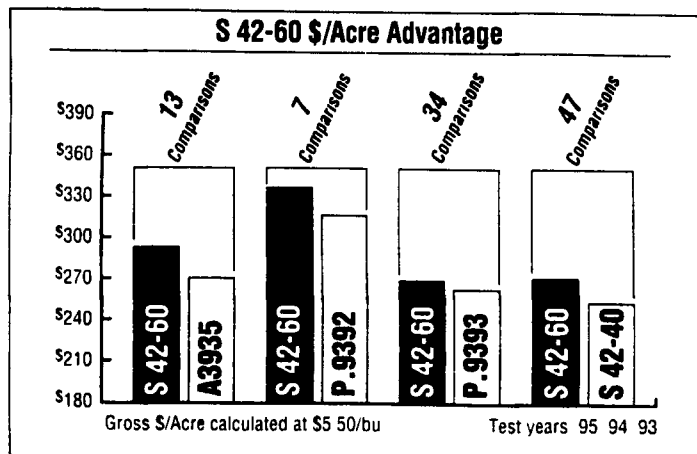

Profit Features of N4640

- RM: 101-105 (MN: 105)
- High, Very Stable Yield
- Excellent Stalk Strength
- Very Good Plant Health
- For Medium to High Populations
- Widely Grown in Maturity Range

S 42-60

Money Yielding Soybeans!

Versatile as duct tape, this widely adapted soybean can deliver outstanding yields under varying growing conditions. S 42-60 combines superior stress tolerance with good standability to help it maintain full yield potential. With another year's crop harvested, check the S 42-60 dollars per acre performance. Stiff side-by-side trials tested the major company and brand competitors . . . S 42-60 measured up.