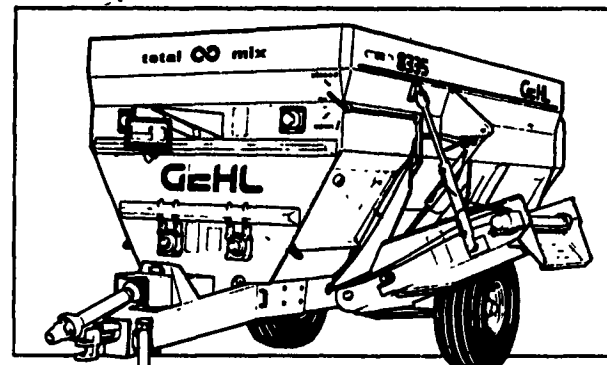

TMR "Total Mix" Mixer Feeders

"Total Mix" TMR mixer feeders let you mix more long-stemmed hay into your ration - up to 30% by weight depending on hay type and moisture content

- "Hay-slicer auger" - incorporates knife assemblies into the two bottom augers.
- Better mixing action - Four-auger design creates a double figure-8 mixing pattern for fast and complete mixing of all feed ingredients.
- Energy efficient - Planetary drive system requires less horsepower.
- Built to last - Patented star couplers absorb shock loads by allowing the bottom augers to flex, providing long service life.
- Five sizes - 150 to 455 cubic feet capacities.

SEE YOUR LOCAL DEALER FOR CASH DISCOUNTS OR FINANCE OPTIONS

GEHL FINANCE A DIVISION OF GEHL

Available From Your Local Participating Dealer

UMBERGER'S OF FONTANA
RR 04 (Fontana)
Lebanon, PA

MILLER EQUIPMENT CO.
RR 01 Stauffer Rd.
Bechtelville, PA

HINES EQUIPMENT
PO Box 5, Rt. 22
Cresson, PA
RR 03, Box 550, Altoona
(Bellwood)

GUTSHALL'S, INC.
RD 2 Rte 850W
Loyaville, PA
and
1201 Spring Rd.
Carlisle, PA

ICKES FARM SUPPLY
Rt. 1 Hwy 889 West
Osterburg, PA

MILLER-LAKE
RR 02, Box 273A
Belleville, PA

A.L. HERR & BRO.
312 Park Ave.
Quarryville, PA

BINKLEY & HURST BROS.
133 Rothaville Station Rd.
Litz, PA

D.W. OGG EQUIPMENT CO.
Main Location
5149 Cap Stine Rd.
Frederick, MD
981 Leisters Church Rd.
Westminster, MD

LEBANON VALLEY IMPLEMENT CO., INC.
700 E. Linden St.
Richland, PA

STOUFFER BROS. INC.

1066 Lincoln Way West
Chambersburg, PA

WERTZ FARM EQUIP.
4132 Main St.
Lineboro, MD

ECKROTH BROS. FARM EQUIPMENT
RR 02, Box 24A
New Ringgold, PA

LEHIGH AG EQ. INC.
9670 Rupperville Rd.
Allentown, PA 18106

These capsules clean the arteries, strengthen heart muscles and purifies blood. No conflict with medication, $15 per month in case lots.

SAVE $ Free Catalog

Barn Fans
Also: Tunnel Vent. Fans

Combine Parts
corn heads knives, straw chopper, knives, cylinder & rasp bars, Deere cornhead rollers

Weaver Distributing
1 800 Weaver D
1 800 932 8373
Fax
1 800 FAX to WD
1 800 329 8693