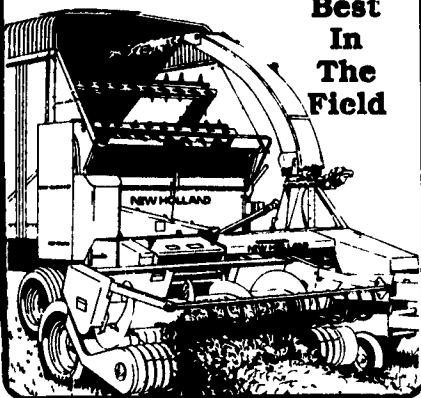

NH 2450, SELF-PROPELLED HAYBINE
Like New 148 Hrs., 12 or 14 Ft. Head