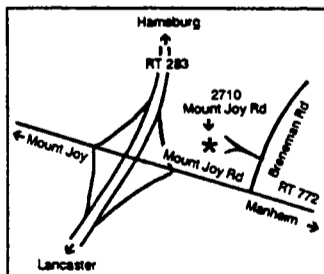

Our Lancaster Store Has Moved!!

2710 Mount Joy Road • Manheim, PA 17545
Phone: 717-653-2340

Rt. 283 & Rt. 772 • 7 miles West of Lancaster
A 21st Century Customer-Driven Facility

LEBANON, PA
(717) 228-2650

Tuesday, January 9
9:00 a.m. to 3:00 p.m.

30 Evergreen Road • Lunch will be served

LANCASTER, PA
(717) 653-2340

Wednesday, January 17
9:00 a.m. to 3:00 p.m.

Our new building • Lunch will be served

TRACTORS

0% Interest till March '96

IHC 706 Diesel, 70-HP	.....	SOLD.....	$6,000
JD 6200, 70-HP, MFWD, 850 hrs.			
w/JD 640 Loader	.....		$38,900
JD 2940 Diesel, 80-HP	.....		$18,500
JD 4010 Diesel, 85-HP	.....	SOLD.....	$6,900
JD 4020 Diesel, 95-HP	.....		$7,500
JD 4040 Diesel, 100-HP, cab.	.....	SOLD.....	$20,000
JD 4250 Diesel, 110-HP, cab.	.....	SOLD.....	$29,500
JD 4440 Diesel, 130-HP, cab.	.....		$25,000
Agco/Allis 9630, 135 HP, MFWD, Power Shift, 2750 hrs	.....		$47,000
Agco/Allis 9630, 135-HP MFWD, Power Shift, 2550 hrs	.....		$48,500

MISCELLANEOUS EQUIPMENT

NI 218 Spreader	.....	$2,000
NI 224 Spreader	.....	$2,000
JD 780 Hydro-Push Spreader	.....	$3,500

COMBINES

0% Interest Till Sept '96

MF 510 Diesel, Cab	.....	$3,250
MF 760 Diesel, Hydro, Cab, Chopper, 2900 Hrs	.....	$12,000
MF 850 Diesel, Hydro, Cab Chopper, 2500 Hrs	.....	SOLD..... $21,500
MF 860 Diesel, Hydro, Cab, Spreader, 3100 Hrs	.....	SOLD..... $23,500
JD 6600 Diesel, Gear	.....	$3,500
JD 4400 Diesel, Gear	.....	$5,000
JD 7700 Diesel, Hydro	.....	$6,500
JD 6600 SideHill, Diesel, Gear	.....	$10,500
JD 6620 Diesel, Hydro	.....	$29,500
JD 4425 Diesel, Gear	.....	$33,500
JD 9500 Hydro, Chopper, 3250 hrs	.....	$64,500
JD 9500 Hydro, Chopper, 3000 hrs	.....	$74,500
JD 9500 Hydro, Chopper, 2200 hrs	.....	$75,500

TILLAGE EQUIPMENT

JD 1600 4B18 3-pt Plow	.....	$3,250
White 12-ft Chisel Plow	.....	$2,500
Brady 12-ft Field Cultivator	.....	$600
Brady 12-ft Field Cultivator	.....	$750
IHC 16-ft Field Cultivator	.....	$1,200
Brillion 18-ft 3-section Pulverizer	.....	$1,450
Krause 23-ft Rock-Flex Disk Harrow	.....	$9,900
JD 875 6R30 Min-Til Cultivato	.....	$2,450
JD 400 15-ft Rotary Hoe	.....	$900