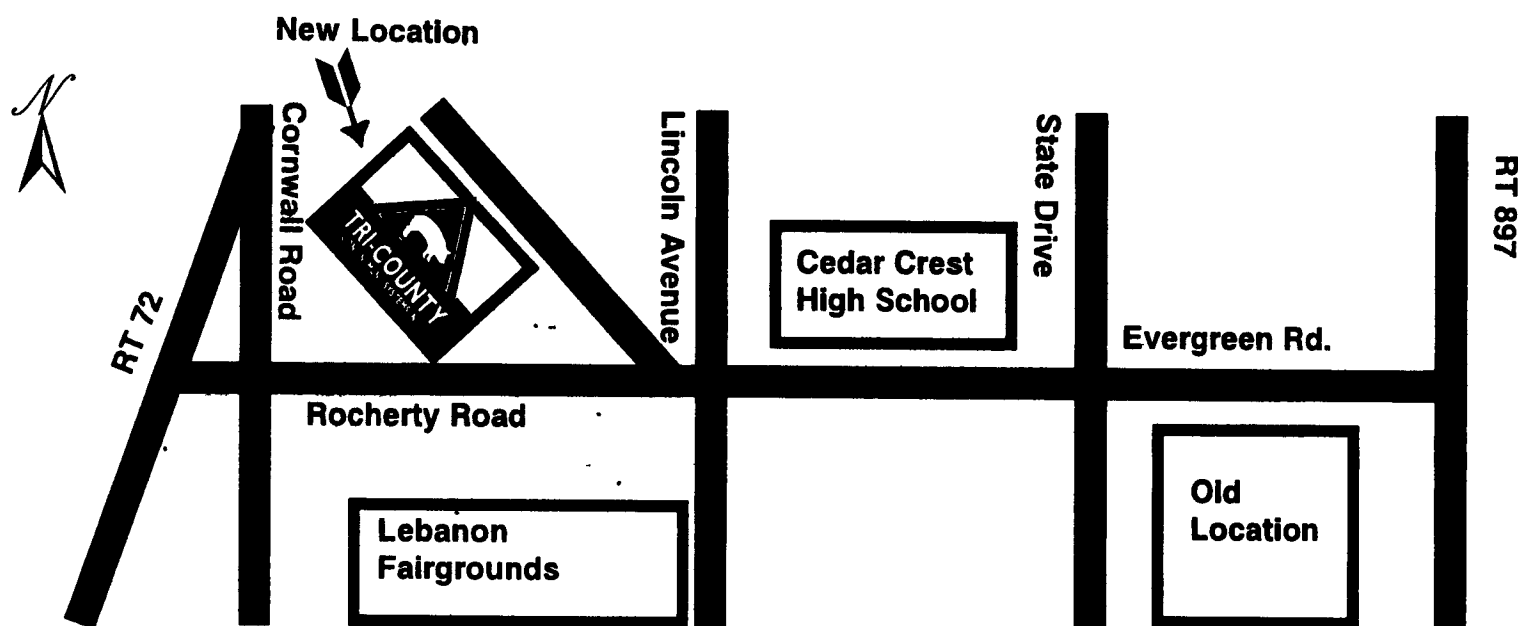

We're going a short distance to make a big move!

Visit us at our brand new headquarters!

Since 1978 we have served customers in the swine production industry from our facility at 608 East Evergreen Road in Lebanon. Thanks to you we have grown steadily, increasing the products and services we offer. Today, Tri-County Confinement Systems operates throughout the United States, Canada, and Mexico. This expansion resulted in the need for larger quarters to accommodate our employees and a increased inventory. Our new headquarters at 28 Evergreen Road in Lebanon will enable us to operate with improved efficiency to serve you better. As a complete turnkey builder we design and oversee the construction of swine confinement systems of all sizes. In addition, our catalog and customer service departments provide our own product lines and many national brand hog supplies for your convenience. Our service representatives bring it all together with the advice you need to build and operate an efficient and profitable swine operation. The next time you're in the Lebanon area, stop in and see how we've changed to serve you better!

TRI-COUNTY CONFINEMENT SYSTEMS, INC.
28 EVERGREEN ROAD, LEBANON, PA 17042
800-220-1545 • FAX 717-274-0222