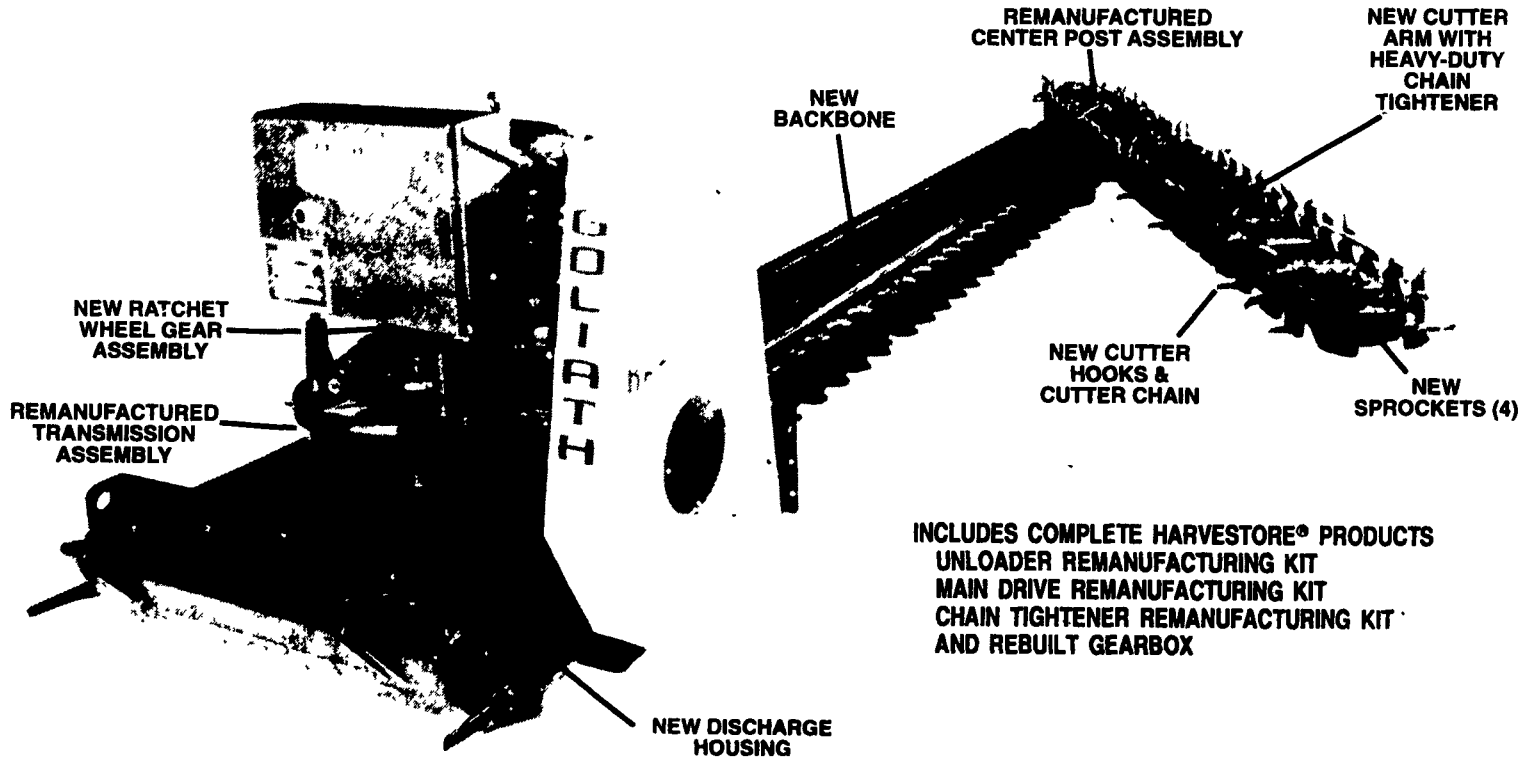

QUALITY YOU CAN AFFORD!

REMANUFACTURED GOLIATH® UNLOADERS

TWO MODELS EXPERTLY REMANUFACTURED BY PENN JERSEY:

MODEL 70 GOLIATH

SERIES 92 GOLIATH

PAYMENTS AS LOW AS

PAYMENTS AS LOW AS

\$191 PER MONTH
FIRST 2 YEARS