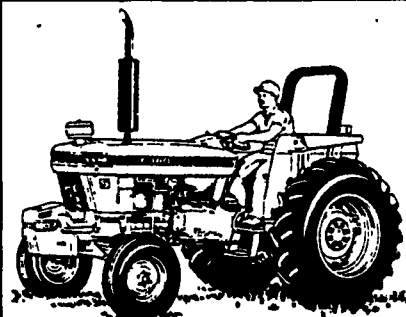

With features like...

- 24 ft one-side boom that allows for 50ft. coverage between drive rows.
- Easy boom height adjustment from 2ft. to 7 1/2 ft. for sweet corn.
- Hydraulic leveling on the go allows uniform boom height from the crop.
- 280 PSI, 15 GPM diaphragm pump with power shaft for quick hookup.
- Adjustable wheel spacing and tongue height.
- Rubber mounted boom to absorb shock

4WD ROPS

16x8 Shuttle
\$27,700

2WD CAB

8x8 Shuttle
\$26,900

**CALL FOR PRICES:
 SNOWBLOWERS
 SOFT CABS WITH HEATERS
 FRONT BLADES
 SWEEPERS**

NEW FORD 2120

34.5 PTO HP, 4-Cyl.,
 12x12 Hyd. Shuttle Trans. 4WD

\$19,725

WITH QUICK-
 ATTACH LOADER: **+ 3,270**

\$22,995

6.9% APR
 36 MOS.

- OR - \$21,995★ CASH

**DEMO-17
 HOURS**

5610S
 66 HP
 8x2 Trans
 2WD
 Dual Remotes

Christmas
 Special
\$19,750 1.9% APR
 36 MOS

List Price:
\$24,432
\$18,750★ CASH

66 PTO HP FORD 5640'S WITH LOADERS - READY TO WORK!

NEW

2WD
 Factory Cab
 (No A/C)
 12x12 Shuttle
 Highway Yellow
 with Loader
\$27,500

**LEASE
 RETURN**

550 Hours
 4WD
 16x4 Dual Power
 Creeper
 with Loader
\$28,900