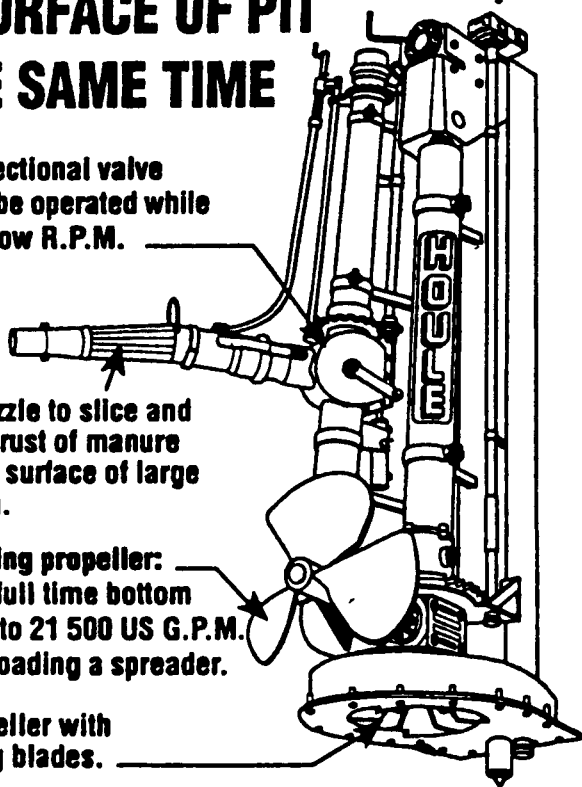

Bottom gear box with oil bath protected by a greaseable 3 seals mechanism on each shaft. Available in 5 versions for concrete pits.

HOULE FARM EQUIPMENT MANUFACTURER

Used Houle 8 Ft. Super Pump $2,500⁰⁰

Cedar Crest Equipment

Two Convenient Locations

608 Evergreen Rd. Lebanon, PA 17042 (717) 270-6600 1-800-646-6601
RD 2 Box 271 East Earl, PA 17519 (717) 354-0584

WE CUSTOM DESIGN SYSTEMS FOR YOU