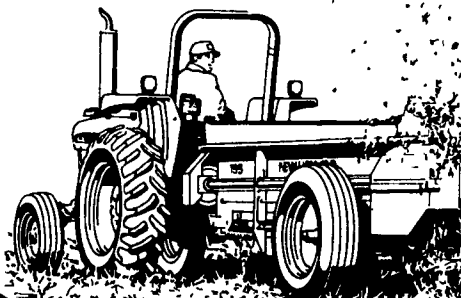

See Your Nearest
NEW HOLLAND DEALER

NEW HOLLAND DOES IT ALL

New Holland side-delivery spreaders let you spread slurry, semi-solid and gutter manure from barn cleaners with ease...even poultry litter.

The hydraulic expeller door and the three-segment expeller let you spread a wide, even pattern. The handy bottom cleanout door drains the tank quickly and completely.

Choose from three models, all with tanks protected by a 12-year rust-through warranty...the best in the industry.

See our lineup today.

VERSATILITY

OUTSTANDING PERFORMANCE

Year after year it's made New Holland box spreaders number one in North America.