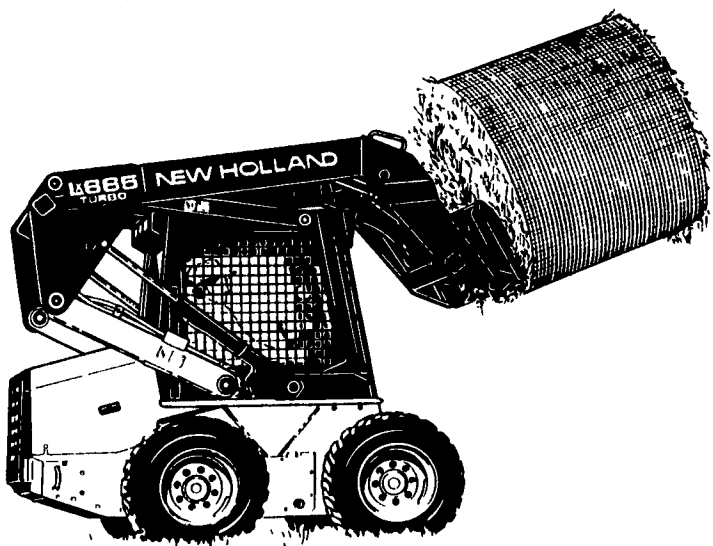

JD 450C dozer w/6 way blade  
 JD 8300 grain drill, DD 10'  
 JD 10' roller harrow  
 JD 10' disc  
 10' chisel plow  
 IH 5 bottom plow  
 Chief 16' cattle trailer  
 Cement mixer, 2 bag  
*All in excellent condition*  
**(908) 996-6816**

### WHAT MAKES YOU SO TOUGH?

With the New Holland Model LX665 Super Boom™ skid-steer loader, the answer is simple: everything. The "LX665" is designed for the best in durability, reliability and performance.

The "LX665" has 50 turbocharged horses and a 1,700 pound operating load. And, with the Pick Up 'n Go™ universal attachment system, you can really get hooked on this machine.

So stop in today to see what makes the "LX665" so tough.