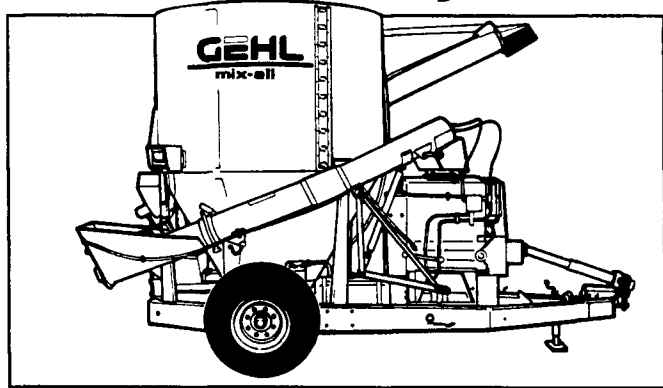

MISCELLANEOUS

- Tailgate for NI 3618 Manure Spreader.....$125
- J.D. 260 Loader for 4x4.....$3,850

GRINDERS/MIXERS

- Gehl 135 Hyd. Drive w/Scales, Nice.....$4,900
- without scales.....$4,100
- Gehl 115, 115 Bu.....$1,750

FORAGE EQUIPMENT

- JD 3960 Harv. Elect. Controls.....$5,400
- Gehl 860 Harv. Tandem Axle Ele. Cont. 1000 RPM.....$5,500
- NH 892 Harv. metalert.....$3,800
- N.H. 892 Harv. 1000 RPM elec. cont...$2,450
- J.D. 3940 Harv. Reconditioned elec. contr.....$4,900
- FNH 790 Harv. Ele.Controls, 1000 RPM. $5,200 or w/790 W P.U.....$6,500
- N.H. 782 Harv. 1000 RPM Manual Controls ~~SOLD~~.....$2,700

HAY EQUIPMENT

- NH 256 Rake, Nice.....$1,625
- JD 336 Baler w/Thrower.....$2,750
- N.H. 273 Baler w/Chute, Nice.....$1,950
- N.H. 489 Haybine.....$3,450
- NH 1495 S.P. Haybine 12' Hydro, Cab, Air, Diesel, Nice.....$11,500
- JD 1219 Mo-Co.....$3,800
- NH 315 Baler w/thrower.....$3,250
- N.I. 5209 Discbine 9 ft.....$5,200
- Deutz Allis K.S. 200 2 Star Rotary Rake...CALL
- N.H. 499 Hydraswing 12 Ft Haybine....$4,450
- Nicholsons PTO Tedder.....$650
- N.H. 256 Rake.....$1,425
- Pequea 910 Haytedder 9' PTO dr.....$750

CORN PICKERS

- NI 325 2RN, 12 roll bed.....$2,800
- NI 325 2RN 12 roll bed.....$4,100

The #1 Name In Feedmaking

Gehl Mix-All® portable grinder-mixers have been leading the industry for over 30 years. Now available with Gehl's famous hammermill or a commercial-grade roller mill to produce the best possible feed for your livestock

- **Total hydraulic control** - Self-contained hydraulic system allows infinite speeds to power the discharge conveyor, unloading auger and in-feed attachments
- **Remote controls** - Operate the unloading conveyor from the tractor seat or from the rear of the machine
- **Electronic scales** - For precise ration weighing
- **Customize your machine** - With a wide variety of options and attachments

Gehl Models 125 & 170 Mix Alls In Stock

GEHL FINANCE OFFERS:
0.0% for 24 Months or Waiver Till Sept. 1, 1996
Or $1000 Cash Discount - Call For Details
Program Ends Dec. 24, 1995

GEHL

Lebanon Valley Implement Co., Inc.

700 E. Linden St., Richland, PA 17087

717-866-7518

SPECIAL

Models 310 and 260

TRAILER MIXERS

Demonstration Models
with 1-Year Warranty

PRICED FOR CLEARANCE