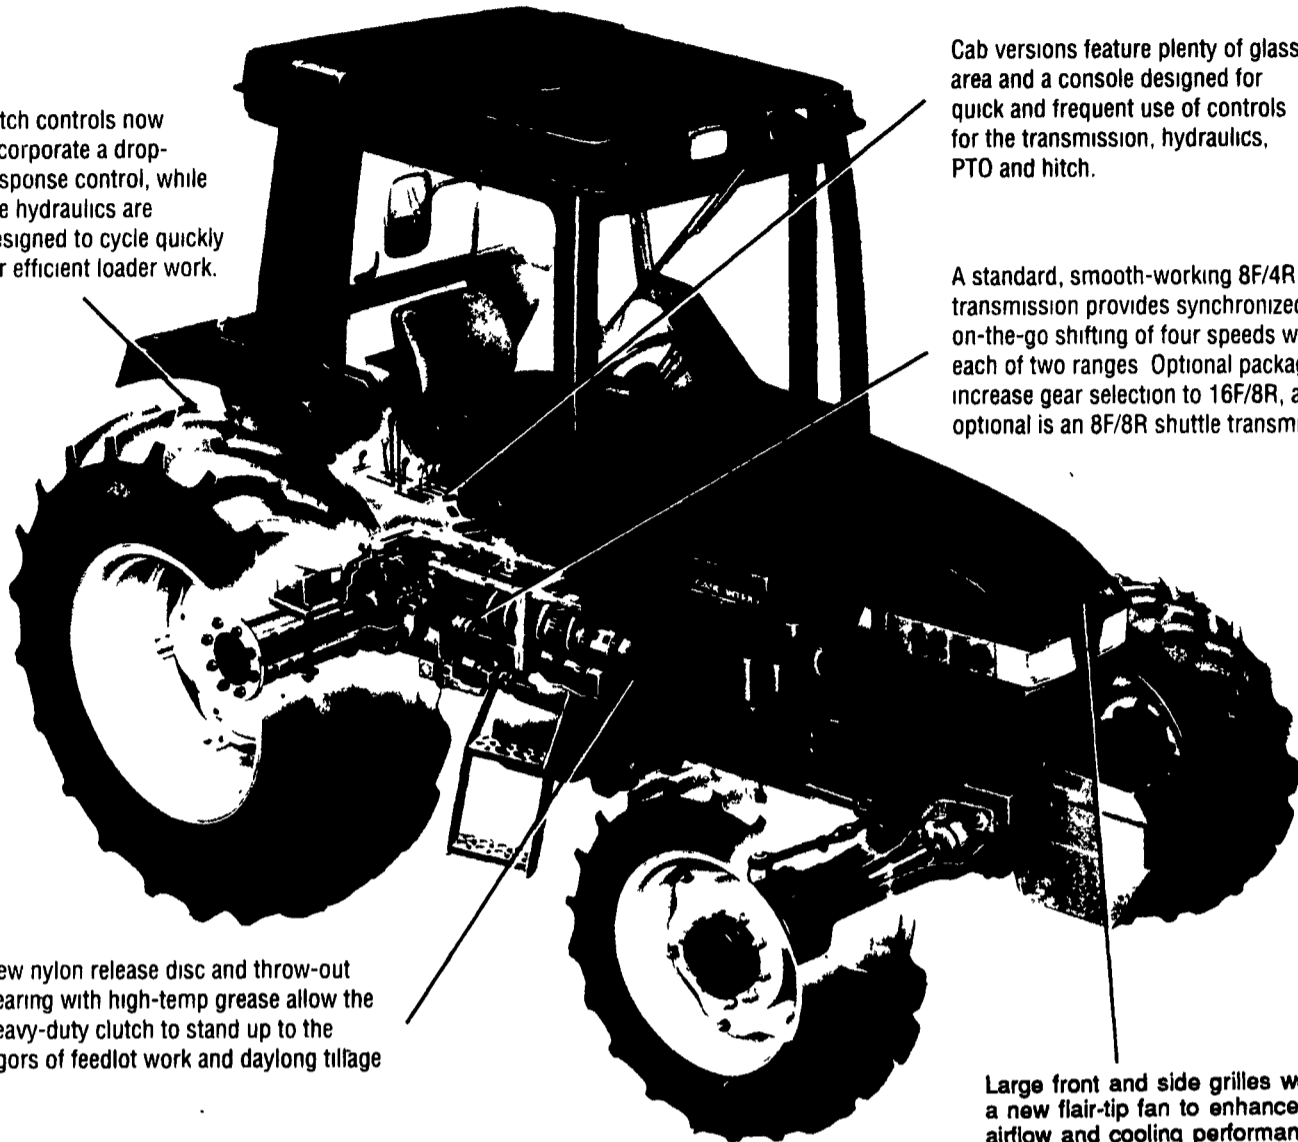

# Best Values in New Equipment

Hitch controls now incorporate a drop-response control, while the hydraulics are designed to cycle quickly for efficient loader work.

Cab versions feature plenty of glass area and a console designed for quick and frequent use of controls for the transmission, hydraulics, PTO and hitch.

A standard, smooth-working 8F/4R transmission provides synchronized on-the-go shifting of four speeds within each of two ranges. Optional packages increase gear selection to 16F/8R, also optional is an 8F/8R shuttle transmission.

New nylon release disc and throw-out bearing with high-temp grease allow the heavy-duty clutch to stand up to the rigors of feedlot work and daylong tillage.

Large front and side grilles work with a new flair-tip fan to enhance engine airflow and cooling performance.

The Case International 3200 and 4200 Series tractors. Five tractors designed to the industry-leading performance criteria established by MAGNUM™ and MAXXUM®. These 42 to 85 PTO hp tractors set the standard for mid-range productivity.