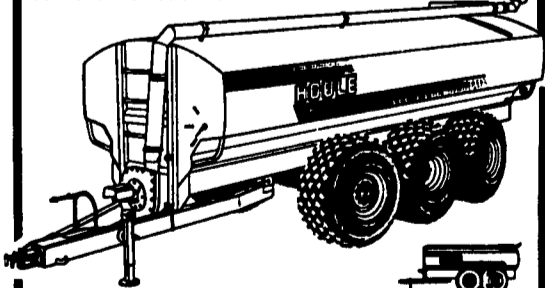

KELLER'S FARM MACHINERY

116 Richlandtown Pike
Quakertown, PA 18951
215/536-4046

TRACTORS

- Ford TW20 cab, air, 4x4
- Ford 800 w/snow plow
- Ford 4000, 2R mounted corn picker
- Ford 1920 4x4 w/Loader
- Ford 5610, 4x4 w/Loader
- Ford 4600 w/Ford Loader
- Ford 1910 w/Ford Loader
- Ford 340A w/Loader, 3 pt.
- Ford 1100 w/Loader
- Ford 4610, 8 Speed, New Tires & Paint
- Ford 9N w/loader
- Ford 7700, 1 w/Cab, -1 without
- Ford 5000D, 8-speed, power steering
- Ford 8N Rebuilt, new paint
- Ford 1715, 4x4 w/Loader
- Ford 4000 Loader & Backhoe
- Ford 3400 Loader & Backhoe
- Ford 555A, Tractor Loader Backhoe
- Ford 1210, 4x4, 5' Belly Mower
- Ford 4630 fully equipped, like new
- Ford 3230 w/300 Hrs.
- Ford 3910 Series 2, 8 Spd. w/snow plow
- Farmall Cub w/Woods Mower
- JD 2440, 2300 hrs.
- JD 401D w/Loader
- JD 60, PS, 3 pt.
- IH 300 w/Loader & Fast Hitch
- MF 35 w/loader, PS

LIQUID MANURE SPREADER

WITH FLOTATION TIRES TO MINIMIZE SOIL COMPACTION

Available with complete line of spreading tool bars and precise flow control to spread manure the ecological way eliminating spray drift and reducing odors. Our tool bars are designed to apply hog or dairy manure on growing fields, between rows of corn or on harvested fields.

4 - 8 OR 8 WHEEL SPREADERS WITH POWER STEERING - 3000 TO 9000 US GAL.

SPREADERS WITH SINGLE AXLE OR TANDEMS - 2250 TO 6000 US GAL.

- "T" shape bottom for more complete clean out.
- Standard exterior finish: epoxy primer and urethane paint.
- Low profile tank for maximum visibility and stability.