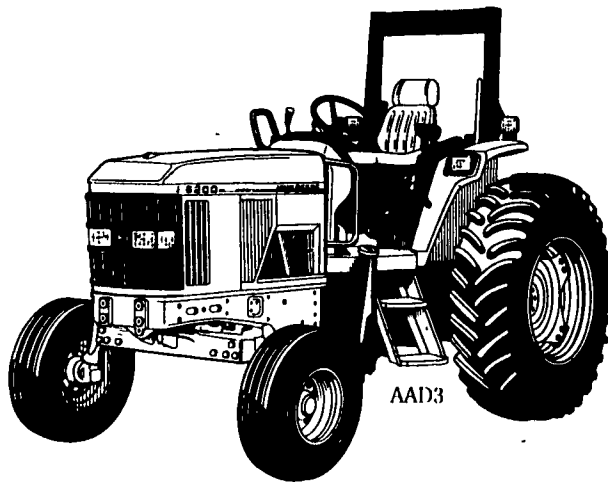

(717) 776-7327 Fax

for detailed information

MON-FRI 8-5 SAT 8-12
No Sunday Calls Will Ship UPS
No Out-Of-State Personal Checks

YINGLINGS IMPLEMENT INC.

New & Used Tractor & Equipment Parts

All Makes

Collector's Tractor Coop Tractor
JUST ARRIVED FOR PARTS SPECIALS

10 Used Spreaders To Choose From - All Makes

717-359-4848

MARTIN'S FARM SUPPLY

FREESTALLS
2" OD Pipe
Sched. 40 Pipe
.145 Wall Thickness
4 Bolt 1/4" Clamp
Painted & Galvanized
Bracket Board Bracket

HEADLOCKS
1 1/2" OD Pipe
Sched. 40 Pipe
3 Sizes
Adjustable
Quick Release

GATES
5 Bar
48" High
1 1/2" Pipe
.145 Wall Thickness
Sched. 40 Pipe
Strap Hinges
Spring Latches

- Fence Panels
- Up North Silage Covers
- Welger Round Balers
- J&L Feeder Wagons
- Slated Bar Panels
- Sunfilm Stretch Wrap
- Corry Roll-Off Wrappers
- J&L Hay Savers

Martin's Farm Supply
St. Thomas, PA 717-369-5702
7 Miles West of Chambersburg, Pa

Mahoning Outdoor Furnaces

Cut Your Heating Costs With Our Outdoor Furnace

- Standard Model Burns Wood, Coal or Wood by-products
- Multi-Fuel Model Burns Wood, Coal, Oil or Gas
- Corning Catalytic Combustor Option Available on all Models

Douglas Fishel
(717)334-2475
(717)624-4188
Gettysburg - New Oxford

Adapts to any existing heat system installation & Accessories Available

NEW DEALER For

Call Now For
PARTS & SERVICE
On Your
WHITE & OLIVER TRACTORS

Lebanon Valley Implement

Richland, PA 17087

(717) 866-7518

GEHL

JOHN DEERE

Announcing Special deals on John Deere 6000 Series Tractors!

Take advantage of low, special-rate financing on new John Deere 66-, 75-, 85-hp 6000 Series Tractors...as low as 9.5% variable-rate financing for 60 months. Or, opt for the special waiver, and pay no interest until March 1, 1996. Or, take a cash discount instead of special financing. But do it soon, because these deals won't last forever! Stop by the store for details, today.

Financing subject to John Deere credit approval.