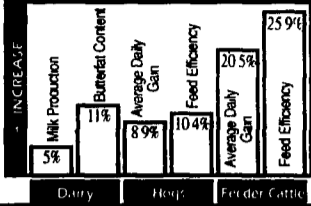

Peanut Hulls

Delivered
717/758-3108 - bags
1-800/758-3226 - bulk

Order early, limited supply due to drought conditions

BUYING SOYBEANS AND SHELLED CORN

Prompt Payment
Call for prices
Picked up at your farm or delivered to Milton, PA

SHOOP GRAIN CENTER
R.D. 1, Box 282, Milton, PA 17847
717-524-0325
33 Years of Service

Kiln Dried Wood Shavings & Sawdust

Delivered in Bags or Bulk

- ★ Ideal Material For Dairy Cows
- ★ Bales of Pine Shavings
- ★ Clean Shavings and Sawdust For Horses
- ★ Mushroom Mulch

Penn Ag Products
403 S. Custer Ave.
New Holland, PA 17557

Ph. 717/354-4174

ALFALFA BALAGE

Pre-cut, Can be fed with fork,
20% Protein
Minimum Dry Matter Guarantee

WANTED: Top Quality Timothy and Timothy Alfalfa Mix

610-767-1408

WAXY CORN SILAGE For Sale

Chopped with a Claas Chopper w/Roller Mill

WAXY PRODUCTION ADVANTAGES

"Agri King" Treated

DALE GOOD
717-949-2371
Lebanon Co., PA
Seed Dealer

FOR SALE Peanut Hulls, Sawdust & Shavings Hay & Straw Bulk - Bagged - Bales

717-529-2855
If no answer 717-529-2552

Wet Brewers Grain - Sawdust

Ernest J. Tomer Trucking, Inc.

3109 Belvidere Rd.
Phillipsburg, NJ 08865

908-475-2578

WOOD SHAVINGS KILN DRIED

DELIVERED IN BULK ALSO BAGGED

IDEAL BEDDING FOR DAIRY ANIMALS AND HORSES
TRAILER LOAD LOTS
ALL YEAR SUPPLY...PROMPT SERVICE

ABRAM HOOVER
550 HORSESHOE PIKE.
LEBANON, PA 17042

717-867-4495

whole cottonseed 48% soybean meal, light corn distillers

TRIPLE - M - FARMS CUSTOMER FORMULA FEED MFG.

We do custom mixing according to your nutritionist formulations for your own farm. We have a large selection of commodities to balance out your forages also many vitamin and minerals to fine tune your rations

GIVE US A CALL FOR PRICES
on bulk or bagged deliveries
PHONE 717-272-3225
OR FAX 717-272-9807

Risser Grain

Hollywood, Penna.

Buying
Corn, Beans, Wheat, & Barley
717-284-4628 717-284-3362

SELLING HIGH MOISTURE CORN

Will Deliver
LUKE H. KURTZ
610-944-0263
Berks Co.

BUYING WET EAR CORN

Wet Shelled Soybeans
Contract or Daily Price
Picked Up At Field Or Delivered To Manheim
(717) 665-4785
(717) 665-9463

NOLL GRAIN
Manheim, PA

Alfalfa Seed Taking Orders.
• Tested for germination and purity.
• Will ship UPS.
• $1.65/lb.,
• 50 lb. bags.
Homestead Nutrition Inc.
(717)354-4398

KILN DRIED WHITE PINE WOOD SHAVINGS

bagged - dust free
1/2 or full trailer loads
Call Bob or Rob

1 (800) 433-7431
Mid-West Wood Shavings

Box 513
Cuyahoga Falls, Ohio 44222

COTTON SEED

Contracts and Harvest Prices Available Now

Triple S Farm

5549 Old Philadelphia Pike
Gap, PA 17527
717/768-7529

BUYING CORN, SOYBEANS, WHEAT AND BARLEY

CONTRACT OR SPOT PURCHASE
Prompt Payment
Serving PA, MD, NJ, DE, VA, WV
At 5 Locations

OXFORD, PA 610-932-4484
COCHRANVILLE, PA 610-593-2611
FREDERICK, MD 301-898-5300
QUEEN ANNE, MD 410-364-5800
TRAPPE, MD 410-476-3155

HOSTETTER GRAIN

ALFALFA SEED STERLING

PRISM II
BH330
WL323-322HQ
ALFAGRAZE
CROWN II
HI-TON 40-30-20

ORDER EARLY -
DISCOUNT
PAY EARLY -
DISCOUNT

LOCUST BROOK
AG CENTER
MANHEIM, PA
1-800-248-4418

Len Lyn Farms

DRY WOOD SHAVINGS

Excellent For Dairy, Horses and Poultry
Delivered In 20 Cu. Yd, 50 Cu. Yd.

and Trailer Loads

- Fresh Poplar Sawdust
- Baled Pine Shavings

Galen W. Crouse

Lancaster County

717-336-6726

YOUR COWS DESERVE THE BEST!

Experience the difference that top quality CONVECTION ROASTED FULLY HEAT CONDITIONED SOYBEANS can make in your Dairy herd's health, milk production, and **YOUR BOTTOM LINE**