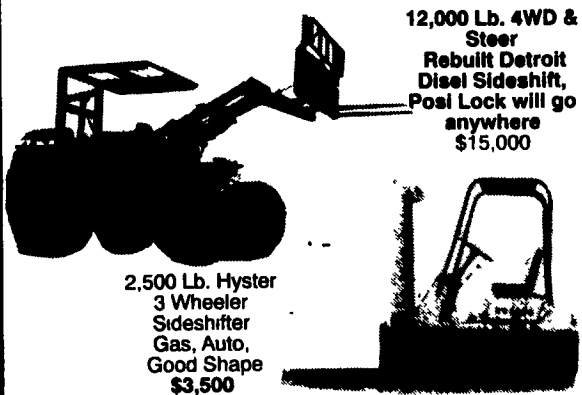

NEED A LIFT?

over 50 Forklifts
for sale in all types & sizes

15,000 lb. Hyster, Perkins
Diesel (New) Sideshift, Cab
\$13,000

4,000 Lb.
Towmotors (2)
Both Run
\$1,200 & \$1,750

(410) 337-3570

Call Alan Anytime, Baltimore, MD

12,000 Lb. 4WD &
Steer
Rebuilt Detroit
Diesel Sideshift,
Posi Lock will go
anywhere
\$15,000

Air
Compressor
175 CFM,
Diesel,
1500 Hrs.,
Like New
Condition
\$6,500

2,500 Lb. Hyster
3 Wheeler
Sideshifter
Gas, Auto,
Good Shape
\$3,500

- 6,000 Lb. Liftall, Tractor Style JD Diesel \$7,000
- 2,000 Lb. Walkie Elec. "50 Hrs" \$2,000
- 3,000 Lb. White Solid Tire LPG \$2,000
- 3,000 Lb. Yale Reach "1,500 Hrs" \$7,500
- 3,000 Lb. A/C Smokes \$800
- 4,000 Lb. Towmotor Solid Tire \$1,200
- 5,000 lb Datsun pneumatic, 3 stage, LPG side shift, vg \$6,000
- 5,000 lb. Hyster solid Tire 3 stage side shift, "3,000 Hrs" \$9,500
- 5,000 lb. CAT Solid Tire LPG S/S \$5,000
- 6,000 lb. Baker electric \$4,000
- Electric Pallet Jacks \$800 Each
- Platform Lifts 2 & 4 K. Cap \$1,000 & \$1,500 Each