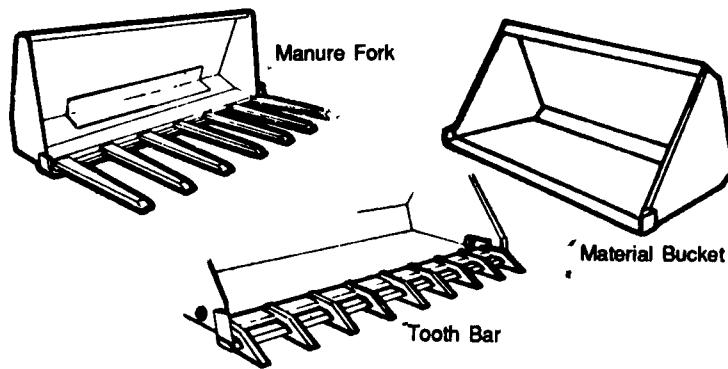

ATTACHMENTS for Skid Steer Loaders

- Standard or Custom Sizes
- Hardened, Beveled Edge
- 7 gauge Material (other gauges available)

Call for a Quote!

PA (717) 354-8721

US (800) 342-0905

CORPORATION
325 West Main St., New Holland, PA 17557

NEW EQUIPMENT IN STOCK

CALL FOR DETAILS & PRICES ON THE NEW EQUIPMENT YOU NEED

- Case IH 495 Tractor- 2WD - w/ Cast Iron Heavy Duty Front Axle **Call For Details**
- Case IH 8521 Bale Thrower Fits 8540 Baler or Hesston Baler
- Case IH 415 Packer Mulcher, 10'1" Demo - $4,950!

FOR RENT

- MAXXUM TRACTOR... 5130, 4WD, Cab. Rent/Lease Or Rent/Buy
- Case IH 183 6 Row Cultivator

Cash Discounts or Low Rate Financing on Most Equipment

Best Buys in Used Equipment

TRACTORS:

- Ford 4500 Diesel w/Loader & Backhoe
- JD 440 Loader Tractor w/Hyd. Side Mount Sickle Bar
- IH 140 FH w/Woods 5' Mower & 5' Snow Plow
- IH 154 Cub Low Boy
- IH 154 Cub Low Boy w/5 Ft. Sickle Bar
- IH 234 D, 4 WD w/Loader Excellent Condition
- IH 404 Gas, Dual Turf Tires, W/O 3 Pt. Hitch
- IH 684, Ag Tires
- MF 1010 Diesel, Hydro, 2 WD, 5 Ft. Belly Mower, 600 Hrs., Like New
- MF 2135 Gas, Turf Special, Nice Clean Tractor
- Farmall H Nice Shape
- Farmall Cub
- 184 Cub LowBoy w/Cab & 5 Ft. Mower
- Farmall F20 (Restored)
- Farmall A w/1-Bottom Plow, Nice Shape, Needs Paint
- Case 400 Gas (Restored) Nice
- Farmall BN w/Bucksaw (Restored)

COMBINES:

- IH 744 Wide Cornhead for 715, Ex. Cond.
- IH 810 15' Grain Head w/Hart Carter Floating Cutter Bar

OUTDOOR POWER EQUIP.:

- Good Selection of Older Cub Cadet Lawn & Garden Tractors - All Makes and Models!
- JD 912 Front Runner w/60" Deck & Peco Vac (Like New)
- JD 935 Front Runner w/72" Deck
- Cub Cadet 1450, 1650 & 169 With Decks!
- National 5 Gang Reel Mower w/11 HP Engine, Pull Type
- Toro 7 Gang Pull-Type Golf Course Mower (for parts)
- Gravelly Pro Master Front Runner w/50" Deck (like new)
- (2) National 3 Gang Triplex, 84" Cut, 1-Electric Start, 1 - Manual Start
- Dixon ZTR w/30" Cut & Bagger, Nice
- Howard-Price 727 Diesel w/5 Gang Reel Mowers
- Steel Cab for IH 154, 185 or 184 Nice Shape

USED PARTS FOR CUB CADETS

- **MISCELLANEOUS:**
- NI Ground Drive Spreader (Needs Wood)
- JD 7000 4-Row Liquid Planter
- Woods 72, 3 Pt. Mower
- MF 5 Ft. 3 Pt. Mower
- Century 500 Gal. Sprayer, 36 ft. Boom, Centrifigal Pump
- FMC 500 Gal. Trailing Sprayer w/Boom Piston Pump
- 4-Ton Tandem Axle Hydraulic Dump Trailer
- Huber Highway Roller, 8-Ton
- 10 Ft. "Root" Highway Plow, Mounting for Case IH Maxxum Tractor $2,100

HAY & FORAGE:

- IH 445 Baler w/o Thrower (like new)
- IH 830 Chopper w/Pick up & 3RN cornhead
- IH 440 Baler w/Thrower
- IH 990, 9 Ft. Mower Conditioner, Field Ready
- Hesston 4500 Wire Baler w/Thrower
- NH 411 Discbine
- NH 479 Haybine Good Rolls
- Meysers 518 Forage Box (New-Must Sell) **Call For Price**

TILLAGE:

- Hugo 10 ft. Harrow Roller
- Hyd. Transport $1,500
- JD 5 Bottom Semi-Mounted Plow
- IH 420 3 Bottom 3 pt. Plow
- IH 37 Disc Harrow 14 ft., 7 1/2" Spacing

DEMO-SALE
Howard-Price 727 & 1260 & Walk Behind Commercial Mowers
MUST MOVE - GREAT PRICES

We Ship UPS Daily!

Hours: Daily 7:30 to 5; Sat. 7:30 to 3

ERB & HENRY EQUIP., INC.