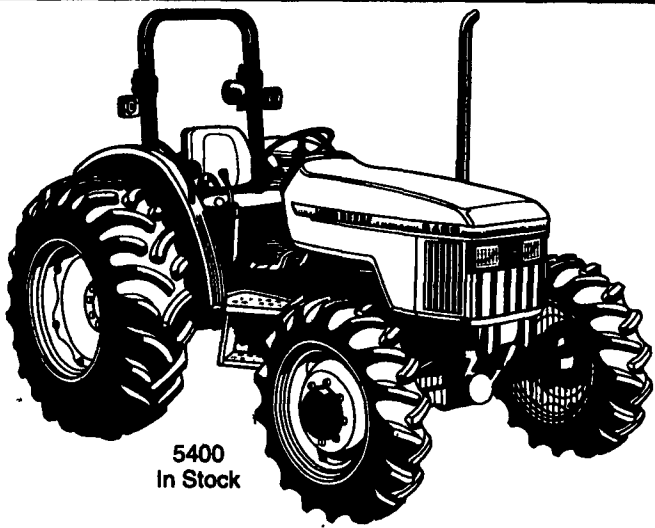

5400
In Stock

JOHN DEERE

We're Dealin' Good Deals

Try the 60 Turbo Charged Horses
In The 5400 John Deere Tractor

Priced At Approx. **$495⁰⁰** Per Horse Power

"Now That's A Good Deal"

Financing Available

CHECK OUR SPECIAL DEALS OFFERING
TOP DOLLAR FOR TRADES!

KERMIT K. KISTLER, INC.

RE 1431 YINPORE PA 18066

610 298-2011

Hours: 8:00 a.m. - 5:00 p.m.

Delivery Available Anywhere
Reasonably

Bures Bros. Equipment

Kings Highway, Shelton, Conn. 06484

1-203-924-1492 Anytime

New & Used
Farm
Lawn & Garden
Equipment

Parts & Service

Pick-ups & Delivery

GOOD DEALS...AND A GOOD DEAL MORE