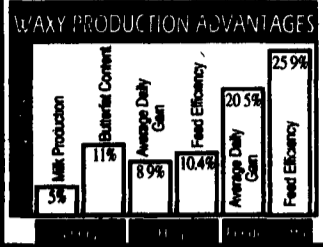

HAY FOR SALE
Quality Timothy Round Bales, Covered, 4x4
(814) 629-6733

Spencer Hill Farm selling all types of hay.
717/942-6466

Idaho Alfalfa
Top Quality, High Protein
Call Brad or Kaye
800-223-7163

River Grain
Holtwood, Penna.
Buying Corn, Beans, Wheat, & Barley
717-284-4628 717-284-3362

WANT: round bales of good timothy for race horses. (410)557-7224.
Want to Buy: Moldy grain, feed, or bi-products. (410)833-1847.

Peanut Hulls
108 - bags
226 - bulk
Order early, limited supply due to drought conditions

BUYING
Horse Hay
Timothy
Timothy Alfalfa Mixed
Alfalfa
Straw
808-262-0160

BUYING SOYBEANS AND SHELLED CORN
Prompt Payment
Call for prices.
Picked up at your farm or delivered to Milton, PA
SHOOP GRAIN CENTER
R.D. 1 Box 282 Milton PA 17847
717-524-0325
33 Years of Service

WAXY CORN SILAGE For Sale
Chopped with a Claas Chopper w/Roller Mill
"Agr King" Treated
DALE GOOD
717-949-2371
Lebanon Co., PA
Seed Dealer

Grain Marketing
Buying and Selling HIGH MOISTURE CORN
Bids for WHEAT and NEW BEANS
PACMA
Partners in Marketing
Also feed stuffs available: WCS, DDGS, SBM
Call today for very competitive prices
1-800-PACMA Inc.
1-800-722-6246

WANTED TO BUY:
Organic Corn, Soybeans
Barley or Wheat
Must Be All Chemical and Commercial Fertilizer Free For At Least Last 3 Years
Affidavit Required
Paying Premium Prices
CORNERSTONE GRAIN
(610)693-5529

Fancy Timothy and Timothy Alfalfa Mix $150-$160/Ton Race Horse Quality
• Mixed grass hay for horses, heifers or dry cows $100-$110/ton
• Dry clean straw $100/ton
• Straight alfalfa also available
Delivered free in truck load lots within 100 miles of Hanover, PA
Further delivery available anywhere
Pleasant Hill Farm
717-633-7002 days
717-637-7586 eves.

WET BREWERS GRAIN Check It Out!
✓ High Protein 32-35%
✓ Excellent source of essential amino acids
✓ Large or small dairy
✓ Consistent & reliable source
Commodity Specialists Company
800-443-6774

Kiln Dried Wood Shavings & Sawdust
Delivered in Bags or Bulk
★ Ideal Material For Dairy Cows
★ Bales of Pine Shavings
★ Clean Shavings and Sawdust For Horses
★ Mushroom Mulch
Penn Ag Products
403 S. Custer Ave.
New Holland, PA 17557
Ph. 717/354-4174

YOUR COWS DESERVE THE BEST!
Experience the difference that top quality CONVECTION ROASTED FULLY HEAT CONDITIONED SOYBEANS can make in your Dairy herd's health, milk production, and **YOUR BOTTOM LINE**
Windridge Roasted Soybeans
Our state of the art convection soybean roaster gently and precisely heats the soybean without burning, while our specially designed conditioner fully and properly steeps them to ensure full conversion to By-pass protein!
Feed the Soybean high in By-pass protein and quality
Feed Windridge Roast!
Windridge Farms
Frederick MD (301) 607-4399

R.K. JOGT GRAIN
1225 Colebrook Rd. Marietta, PA 17547
BUYING EAR CORN, SHELLED CORN & WHEAT
(717) 653-2510
1 (800) 654-2510
Spot or contract prices available
EAR CORN FOR SALE DELIVERED TO THE FARM

Farmers and Dairymen
Want to Cut Bedding Costs
Try Our Kiln Dried Wood Shavings/Sawdust Bulk or Bagged
Can Deliver Berks, Lebanon & Lancaster Co.
Call (717) 758-1744 or (717) 758-1745

CUSTOM HANDLING OF FREE-FLOWING FEED & GRAIN
Transfer Up To 3,000 Bu. Per Hour
EMM
Transfer Materials To And From Trucks, Railroad Cars, Bins or Pits. A Great Unit For Spill Clean-up!
For More Information, Contact
EMM SALES & SERVICE, INC.
Lititz, Pa. 717-626-4762
Nationwide - 1-800-288-2081

ACC-Q TECH Feed Programs
ACCuracy - Each feed or supplement is balanced to the forages on your farm.
QUALity - The ingredients we use are chosen to provide maximum bio-availability of the nutrients to your cows.
TECHnology - Technically trained representatives and computerized ration formulation.
MUMMAU SALES
1116 May Post Office Rd. Quarryville, PA 17566
Providing sensible solutions to dairy feed needs since 1973.
Call us @ (717) 786-7070!!