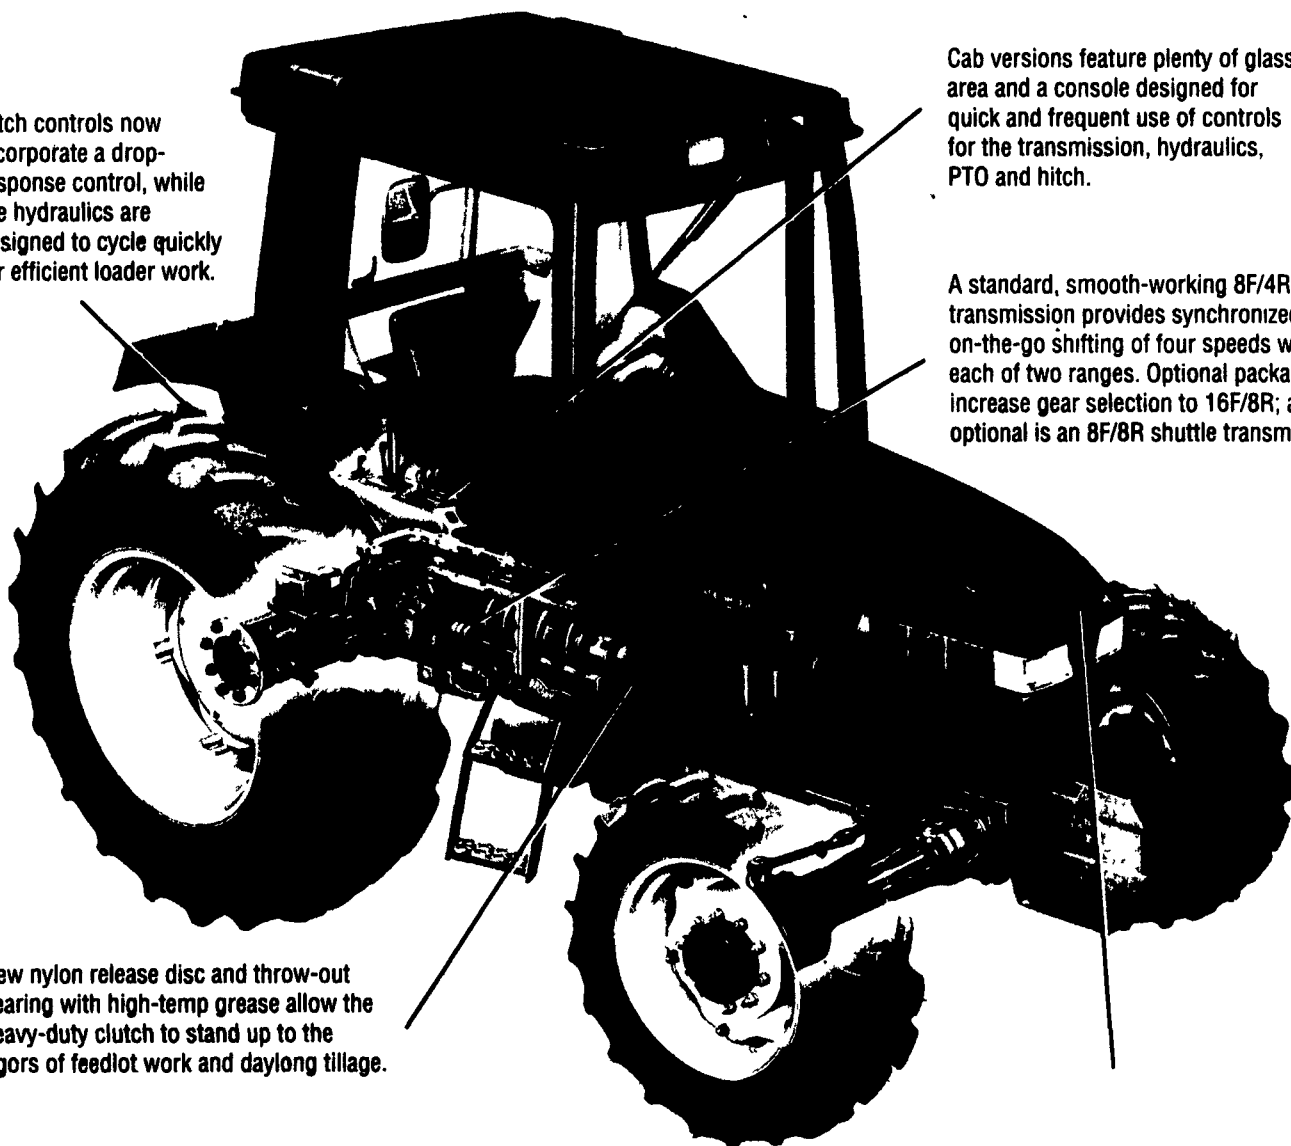

# Best Values in New Equipment

Hitch controls now incorporate a drop-response control, while the hydraulics are designed to cycle quickly for efficient loader work.

Cab versions feature plenty of glass area and a console designed for quick and frequent use of controls for the transmission, hydraulics, PTO and hitch.

A standard, smooth-working 8F/4R transmission provides synchronized on-the-go shifting of four speeds within each of two ranges. Optional packages increase gear selection to 16F/8R; also optional is an 8F/8R shuttle transmission.

New nylon release disc and throw-out bearing with high-temp grease allow the heavy-duty clutch to stand up to the rigors of feedlot work and daylong tillage.

The Case International 3200 and 4200 Series tractors. Five tractors designed to the industry-leading performance criteria established by MAGNUM™ and MAXXUM®. These 42 to 85 PTO hp tractors set the standard for mid-range productivity.