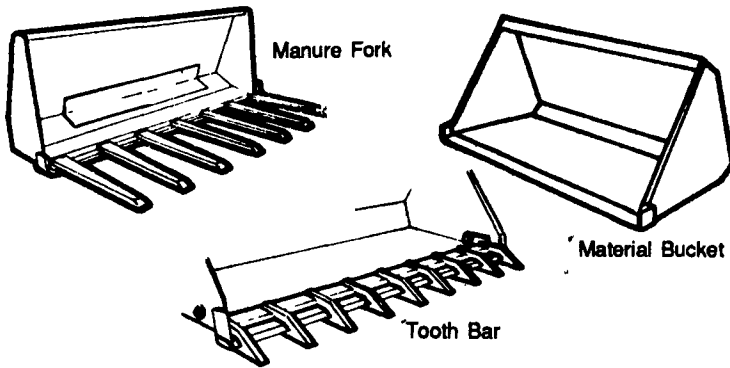

WHEEL LOADER AC 645,
\$10,500. 410-833-9091

WHEEL LOADER CAT
910, 1974, needs engine,
\$6,500. 410-833-9091

White 704W corn head;
Smoker 32' elevator. &
717-569-8925

WOODS 121, 10', pull
type, new. \$3,700.
410-833-9091

WOODS SPLITTER 3 pt.
vertical, \$450 and up.
410-833-9091

Wright Rain Irrigation
pump, water or slurry,
\$1800. 814-743-6596.

**ATTACHMENTS for
Skid Steer Loaders**

- Standard or Custom Sizes
- Hardened, Beveled Edge
- 7 gauge Material (other gauges available)