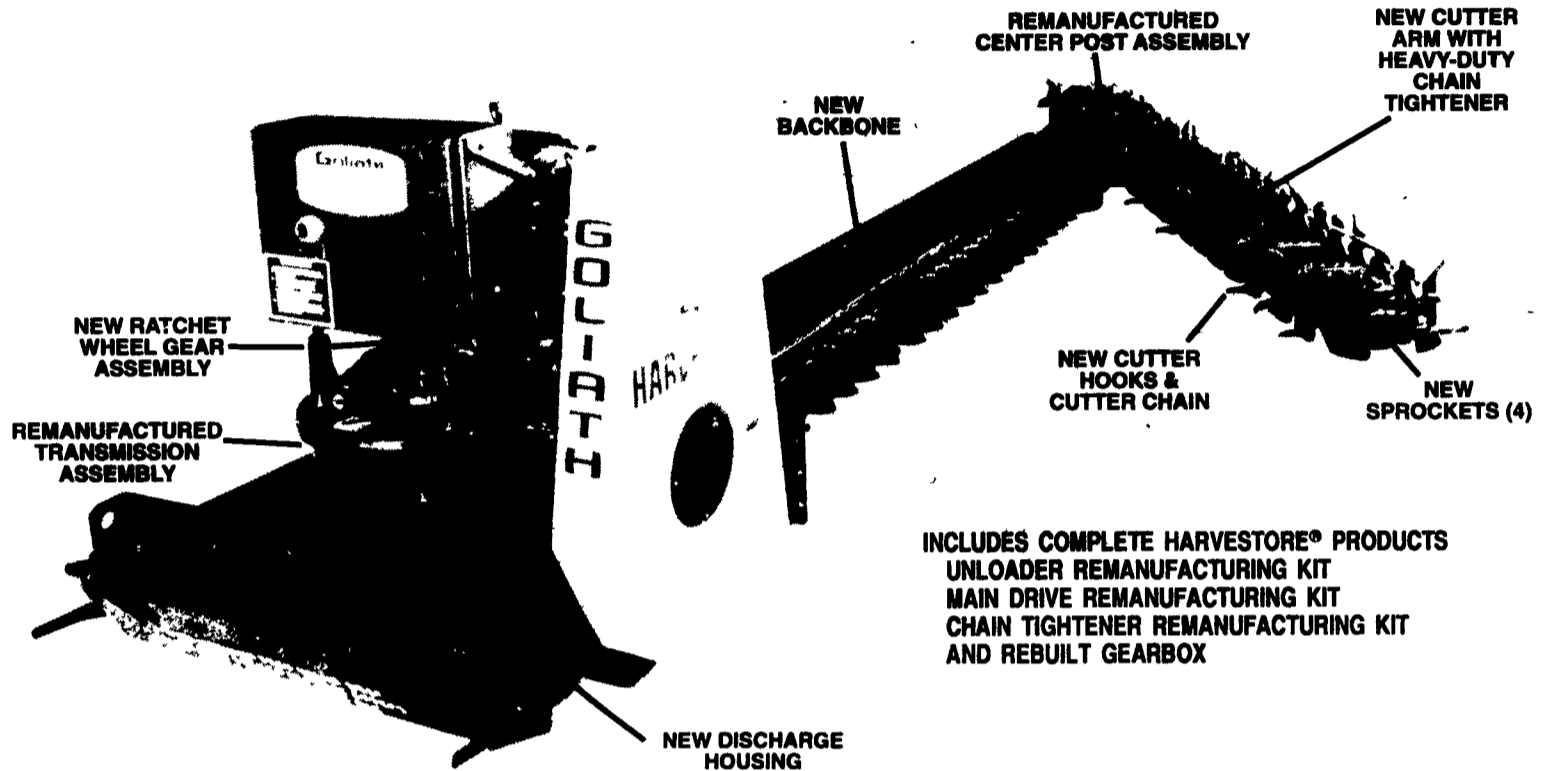

MORE VALUE FOR YOUR UNLOADER DOLLAR

GOLIATH™ UNLOADERS REMANUFACTURED BY THE EXPERTS AT PENN JERSEY!

PENN JERSEY IS PLEASED TO INTRODUCE
THE NEWEST MEMBER OF ITS SERVICE TEAM:

FRANK SAMUEL, JR.

FRANK IS MANAGER OF PENN JERSEY'S NEWEST
FULLY-STOCKED SERVICE CENTER, LOCATED IN
EVERETT, PA, PHONE 814-652-2934