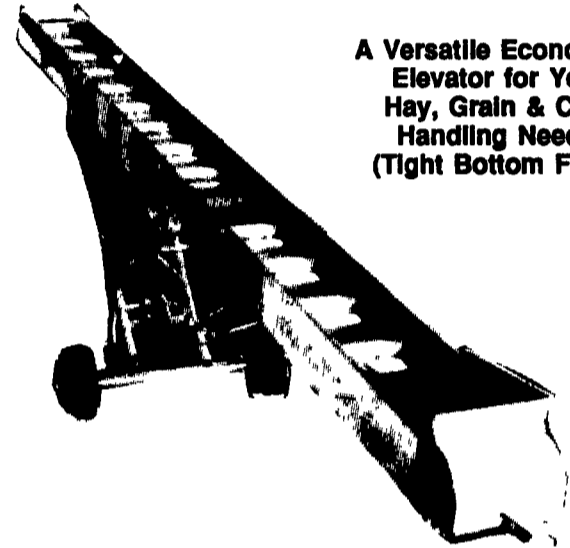

Serving The Industry For Over 35 Years

Buffalo Valley Mfg.

Portable Elevators
717-966-3775

A Versatile Economical Elevator for Your Hay, Grain & Corn Handling Needs. (Tight Bottom Floor)

Ruggedly built and well balanced for many years of trouble free service, with a wide variety of sizes and heights.