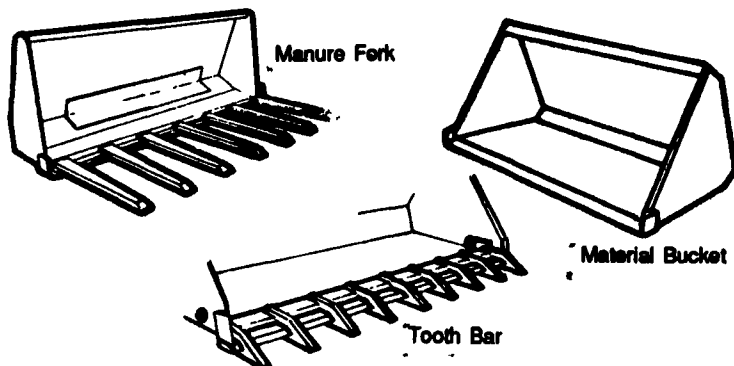

JD 2440, 2300 hrs.
JD 401D w/Loader
JD 60, PS, 3 pt.
Ford 4000, 2R mounted corn picker
Ford 1920 4x4 w/Loader
Ford 5610, 4x4 w/Loader
Ford 4600 w/Ford Loader
Ford 1910 w/Ford Loader
Ford 445 w/Loader; 3 pt.
Ford 1100 w/4' Finish Mower
Ford 4610, 8 Speed, New Tires & Paint
Ford 9N w/loader
Ford 7700, 1 w/Cab, 1 without
Ford 801D w/loader, P.S.
Ford 5000D, 8-speed, power steering
Ford 8N Rebuilt, new paint
Ford 1715, 4x4 w/Loader
Ford 4000 Loader & Backhoe
Ford 3400 Loader & Backhoe
Ford 555A, Tractor Loader Backhoe
Farmall C w/single front wheel
Ford 1210, 4x4, 5' Belly Mower
Ford 4630 fully equipped, like new
Ford 3230 w/300 Hrs.
Ford 3910 Series 2, 8 Spd. w/snow plow
Farmall Cub w/Woods Mower
IH 300 w/Loader & Fast Hitch
MF 35 w/loader, PS

IH TRACTOR PARTS

Including Crawler & Construction Parts

BATES CORPORATION

14th AND FIR RD., BOURBON, IN 46504

PARTS DISMANTLED, CLEANED & READY FOR SHIPMENT

WE SHIP UPS, TRUCK, BUS

Best Prices On Factory Rebuilt TA's & Clutches

NEW REPLACEMENT PARTS

CALL THE IH PARTS SPECIALISTS
TOLL FREE 1-800-248-2955

Spring Garden Repair

Isaac S. Stoltzfus
145 Spring Garden Road
Kinzers, PA 17535

Gas & Diesel Engine Rebuilding
Cast & Aluminum Head Rebuilding & Welding,
Block Boring & Sleeving
Flywheel Grinding
Engine Parts
Tractor Pistons & Sleeve Kits
Rebuilt Tractor Heads
New & Rebuilt Water Pumps

ATTACHMENTS for Skid Steer Loaders

- Standard or Custom Sizes
- Hardened, Beveled Edge
- 7 gauge Material (other gauges available)

Call for a Quote!

PA (717) 354-8721

US (800) 342-0905

325 West Main St., New Holland, PA 17557

CORN PLANTERS & DRILLS 30

9680 Lilston 18 Disc No-Till Drill, Real Nice
JD 3 Pt. 2R, $385
IH 2R Pull Type
Oliver 2R, 3 Pt.
Field Sprayer, Trail Type
IH 400 Air, 4R
(2) IH 56, 4R's
IH, JD 2R Planters, Pull & 3 Pt
Ontario Grass & Fertilizer, $500
MF Drills, $375

NEW 3 PT. EQUIPMENT

New 3 pt. & Pull Type Rotary Cutters
New 3 Pt. HD & LD Blades
Post Hole Diggers
Snow, Dirt, manure Blades
Stone Rakes
Rotary Cutters
Box Blades
Discs
Bale Mowers
Hay Tedders
Finishing Mowers
Potato Plows
New Trailers, All Sizes
Fert Spreaders
Cement Mixers

LOADERS & SNOW BLOWERS

IH 31 Ldr Off H or M
IH 33 off IH H, M, 300 & 400
NI Off Oliver 88
NI 3 Pt. Snowblower
8' Front Snow Plow, $200
8' Front Snow Plow, $450
Pull Type Road Sweeper w/Motor, Excel.
Used 8' & 8' 3 Pt. Snowblowers
New 8' 3 Pt. Snowblowers
Ford HD Loader w/Pump & Valves, $1,500
JD HD Loader, Off 3010 Utility
JD Loader Off 2010
(2) Case Loaders Off 310 & 440 Case
IH For H or M
Kelly w/Hyd. Bucket & Pump, Valves
IH Fast Hitch Blades 7' & 8'
Heavy Duty 7' & 8' 3 Pt. Blades
Light Duty 7', 3 Pt. Blades
New 3 Pt. Blades
Tractors w/Loaders
Snow Blades for Loader or Front Mounted
IH Fits Super M
IH 430 Front Mounted Blade, Fits 30 to 85 HP
Sauder Front Mounted Blades

80 PLOWS

Oliver 3b 16' 3 Pt
Oliver 6x16 Spring Reset on Land Hitch
White 466 12 Tooth Chisel Plow Trailer
AC 10 Tooth Chisel Plow Trailer
AC 4b 18" Trip, Mono-Frame
AC 6b 16" Trip, Mono-Frame
IH Cub 2-Way Plow
IH 710 On-Land Reset
IH 3 Bot. 16" 3 Pt. Spring Reset
MF 2x16 3 Point, $375
IH 720, 5 Bottom 20" Spring Reset, $3500
IH 6X16" Spring Reset
JD F145 4&5 Bottoms
IH 710, 7b 16" Spring Reset On-Land Hitch
IH 700, 7x16" On-Land Hitch, $2875
(2) JD 2500 Spring Reset Plows 5x18, 6x18
IH 720 6x18, Toggle Trip
(8) JD 1450 6x18, 5x18, 5x16
White 540 5x18 Trip
IH 4x16 Spring Reset
2, 3, 4 Bottom 3 Pt. Plows
IH 2, 3, 4 Bottom Fast Hitch
2, 3, 4 Bottom Drag Plows
Massey 10 T Chisel Plow Trailer

TRACTORS

Case 930 WF diesel, 3 Pt. $3,000
JD 60 NF, $2,250
Late Farmall H
Late JD A New Rear Tires, $1,875
Late JD A, Motor Stuck
IH 680 Diesel
MF 95 Diesel
IH 300 Utility Diesel w/Loader, $2,650
MF 90 Diesel, Runs Nice, $3,650

VAC Case

IH 1256 Diesel, Nice
Oliver 88 Gas, 3 Pt. $2,000
Oliver 77 Gas $1,500
MF 44 Diesel, Standard, New Paint $3,500
Farmall Super C w/fast hitch
Farmall 460 gas, new paint $2750
1980 AC 7580, Art. 3800 Hrs., 4WD,
Duals, Front & Black, Nice
Ford 6000 diesel WF, $2250
AC D14, narrow Front, gas
IH 674 Diesel
Oliver 77 Gas, $1500
Cockshutt 40, New Paint
Cockshutt 30, New Paint, $3000
Farmall MD, New Paint
Ford 6000, Diesel
IH 856 Diesel, WF, Real Nice
Ford Dexter Diesel
MF 85 gas, 3 Pt

HARVESTERS