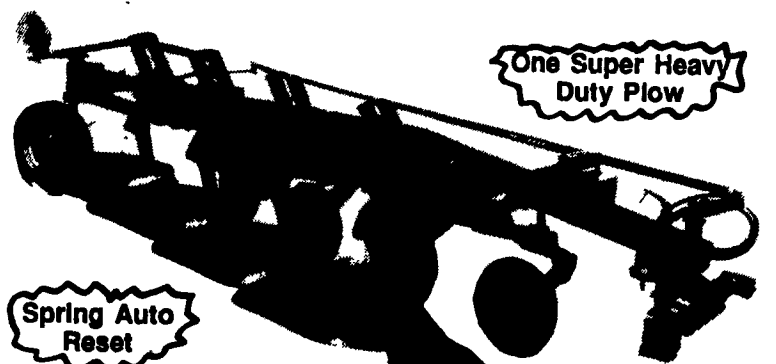

Fall Plowing (Special Offer) On A New Heavy Duty Var-i-width Plow **CASE IH** MODEL 7500 Moldboard Plow

One Super Heavy Duty Plow

Spring Auto Reset

Heavy-Duty Semi-Mounted Design Infinitely Adjustable Width of Cut Hyd. Variable Width Of Cut On The Go Adjustment From 14" to 22"

We Have One 4 And One 5 Bottom Ready For Fall Plowing, Heavy Weight For Tough Conditions

BINKLEY & HURST BROS., INC.

133 Rothsville Station Rd.
P.O. Box 0395, Lititz, PA 17543-0395
Located 1/2 Mile North of Rothsville

(717) 626-4705

1-800-487-2978
Fax 717-626-0996