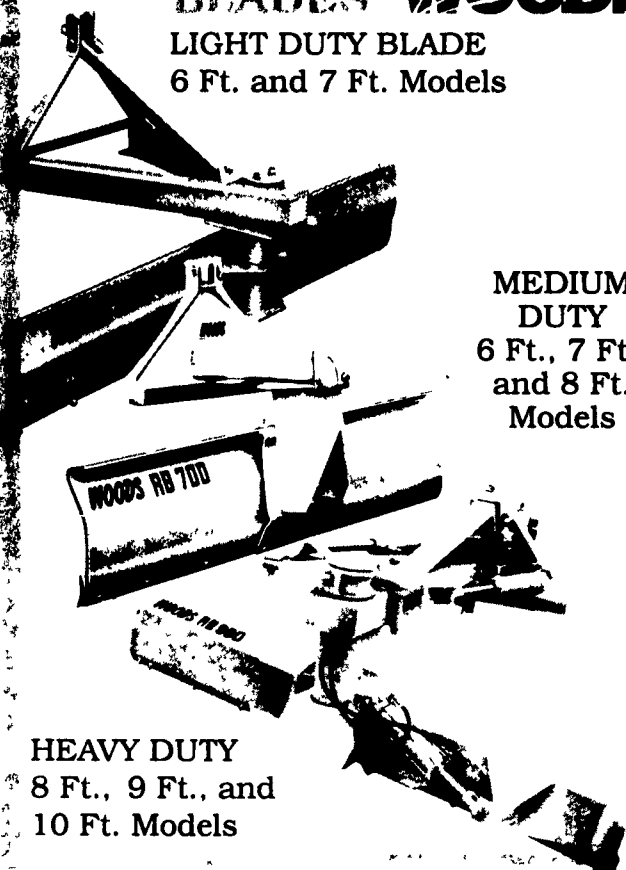

BLADES WOODS

LIGHT DUTY BLADE
6 Ft. and 7 Ft. Models

MEDIUM DUTY
6 Ft., 7 Ft., and 8 Ft. Models

HEAVY DUTY
8 Ft., 9 Ft., and 10 Ft. Models

Products That Make A Winning Team...

WOODS - DuAL

WOODS - GANNON

WOODS - GILL