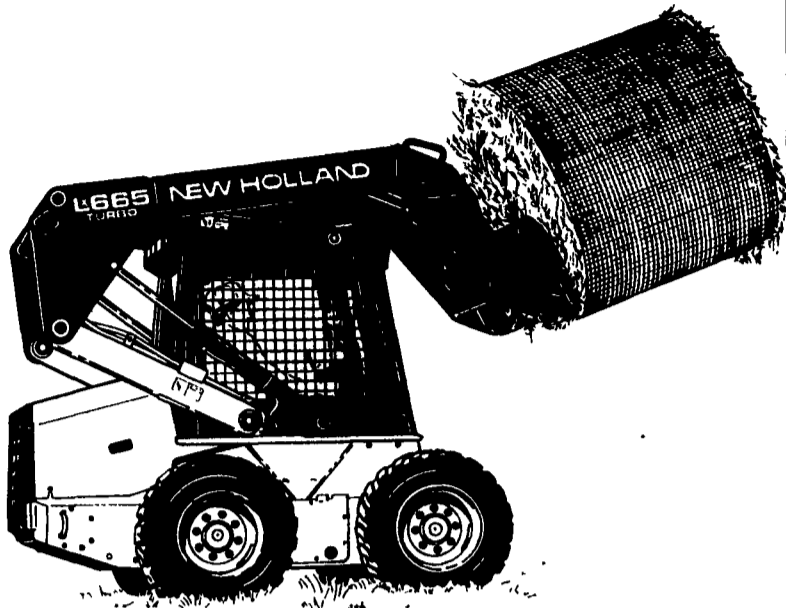

Harvester Knives
1-800-WEAVER D

**NH 354
Grinder Mixer**
717-865-7440

**FARM
EQUIPMENT**

SUPER BOOM

WHAT MAKES YOU SO TOUGH?

With the New Holland Model LX665 Super Boom™ skid-steer loader, the answer is simple: everything. The "LX665" is designed for the best in durability, reliability and performance.

The "LX665" has 50 turbocharged horses and a 1,700 pound operating load. And, with the Pick Up 'n Go™ universal attachment system, you can really get hooked on this machine.

So stop in today to see what makes the "LX665" so tough.

CAPACITY PLUS

NEW HOLLAND STRONG BOX

Here's New Holland performance in a new size...the Model 190, with 400 cu. ft. capacity (368 bushels).

Consider these features competition just can't match:

- Exclusive Bonded Protection 12-year warranty on floor and sides
 - Exclusive HDPE floor made from 1700 recycled plastic jugs
 - Unique "floating-floor" design reduces stress
 - Best spread pattern in the industry
- Compare the Model 190. Stop by today.

QUALITY USED EQUIPMENT FOR SALE

- NH L553 Skid Loader
- NH 190 Spreadèr
- NH 555 Skid Loader (Ex. Cond.)
- AC 18 ft. Disc Harrow
- AC K Combine, 3RN & 2RW
- NH 355 Grinder Mixer Corn Heads

BHM FARM & LAWN EQUIP.