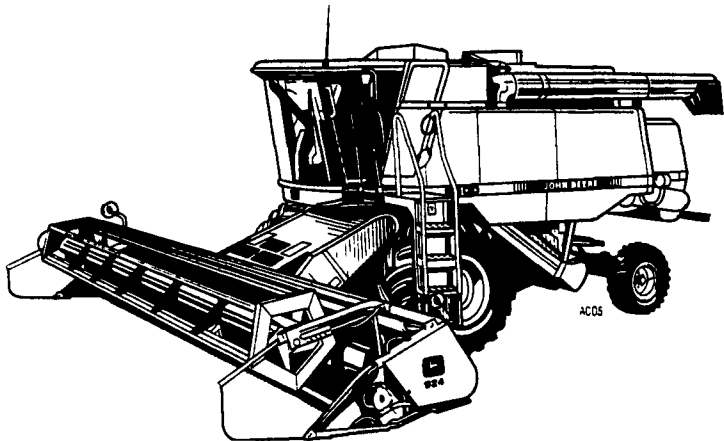

WE SHIP (NO TWO CYLINDER PARTS)

WHITE
RESISTON
BUSH HOG

USED EQUIPMENT
Hesston 530 Baler
Gleaner R52 Combine
Gehl 700 Forage Harvester w/2R Corn Head
Oliver 1855
White 2105
White 8600 Combine
White 8900 Combine, 15' Grain, 6R corn 1250 hours
White 445 11' Disc Chisel
Bush Hog 12' Chisel Plow 3 pt.
MF 4X Semi Mount Plow
(2) NI 135 Bu. 212 Spreader
NI 362 Manure Spreader
NH 304 Slurry Spreader
JD 220 18' Disc Harrow
JD 216 Forage Box
Grove Forage Box
Gehl Forage Box
NI 5112 Mower Conditioner
Hesston 1160 14' Windrower
White 6100 6R Planter, Sharp
White 5100 6R Liquid Planter
NI 323 Picker
IH 12' Field Cultivator
Case IH 5100 Drill
NH 315 Baler w/Thrower
Hesston 7155 Forage Harvester

STANLEY'S FARM SERVICE
RD Box 46
Kilgerstown, PA
717-648-2088
WE ALSO STOCK NEW VICON

LET'S TRADE
IH 1566, Cab, Air, Duals, New TA, Good Tractor
NI 709 4WD
NI 800 Power Unit
NI 802 4WD
NI 839 16 roll Huskers
(4) NI 737, 12 roll Huskers
NI 844 Corn Head
740 & 741 Fast Tach Throat
NI 325 NR Pull Type Picker, 12 Roll Husker
702, 703 705 & 704 UniTractors-Cheaper (Trade Ins)

MF 13' Bean Table
715 Fast Tach Bean Table
NI 813 Fast Tach Bean Table
IH 715 Gas Combine w/15' grain & bean table

NI Uni Parts: engines trans, final drives, variable speed sheaves & shafts, lift cylinders & steering cyl. for most models

Gear Boxes & Drums
Parts for NI Some Field Clean Some NH Self Propelled Chopper

R.B. LEAMAN
717-399-4037

Maximizer™ Combines

JOHN DEERE

New 9500 In Stock
15 Ft. & 18 Ft. New Grain Flex Platforms In Stock
New 693 Corn Heads