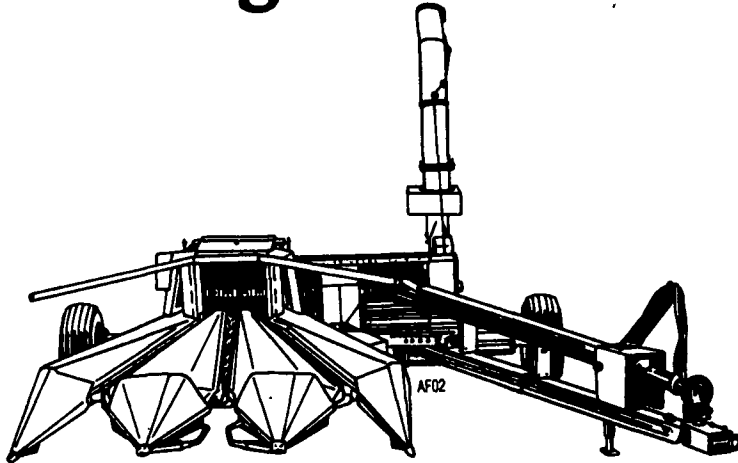

MF 13' Bean Table
715 Fast Tach Bean Table
NI 813 Fast Tach Bean Table
IH 715 Gas Combine w/15' grain & bean table

NI Uni Parts: engines trans, final drives, variable speed sheaves & shafts, lift cylinders & steering cyl. for most models

Gear Boxes & Drums
Parts for NI Some Field Clean Some NH Self Propelled Chopper

R.B. LEAMAN
717-399-4037

Maximizer™ Combines

JOHN DEERE

New 9500 In Stock
15 Ft. & 18 Ft. New Grain Flex Platforms In Stock
New 693 Corn Heads

Forage Harvester

JOHN DEERE

FREE INTEREST TO MAY 1, 1996

(1) 3950 In Stock - Closeout Price

750 No-Till Drill

JOHN DEERE

(2) 10 Ft. 750's In Stock

from \$18,995