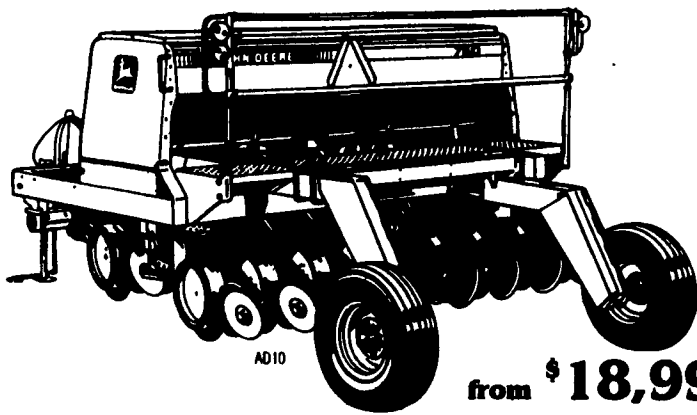

Gear Boxes & Drums
Parts for NI Some Field Clean Some NH Self Propelled Chopper

R.B. LEAMAN
717-399-4037

Maximizer™ Combines

JOHN DEERE

New 9500 In Stock
15 Ft. & 18 Ft. New Grain Flex Platforms In Stock
New 693 Corn Heads

Forage Harvester

JOHN DEERE

FREE INTEREST TO MAY 1, 1996

(1) 3950 In Stock - Closeout Price

750 No-Till Drill

JOHN DEERE

(2) 10 Ft. 750's In Stock

from \$18,995