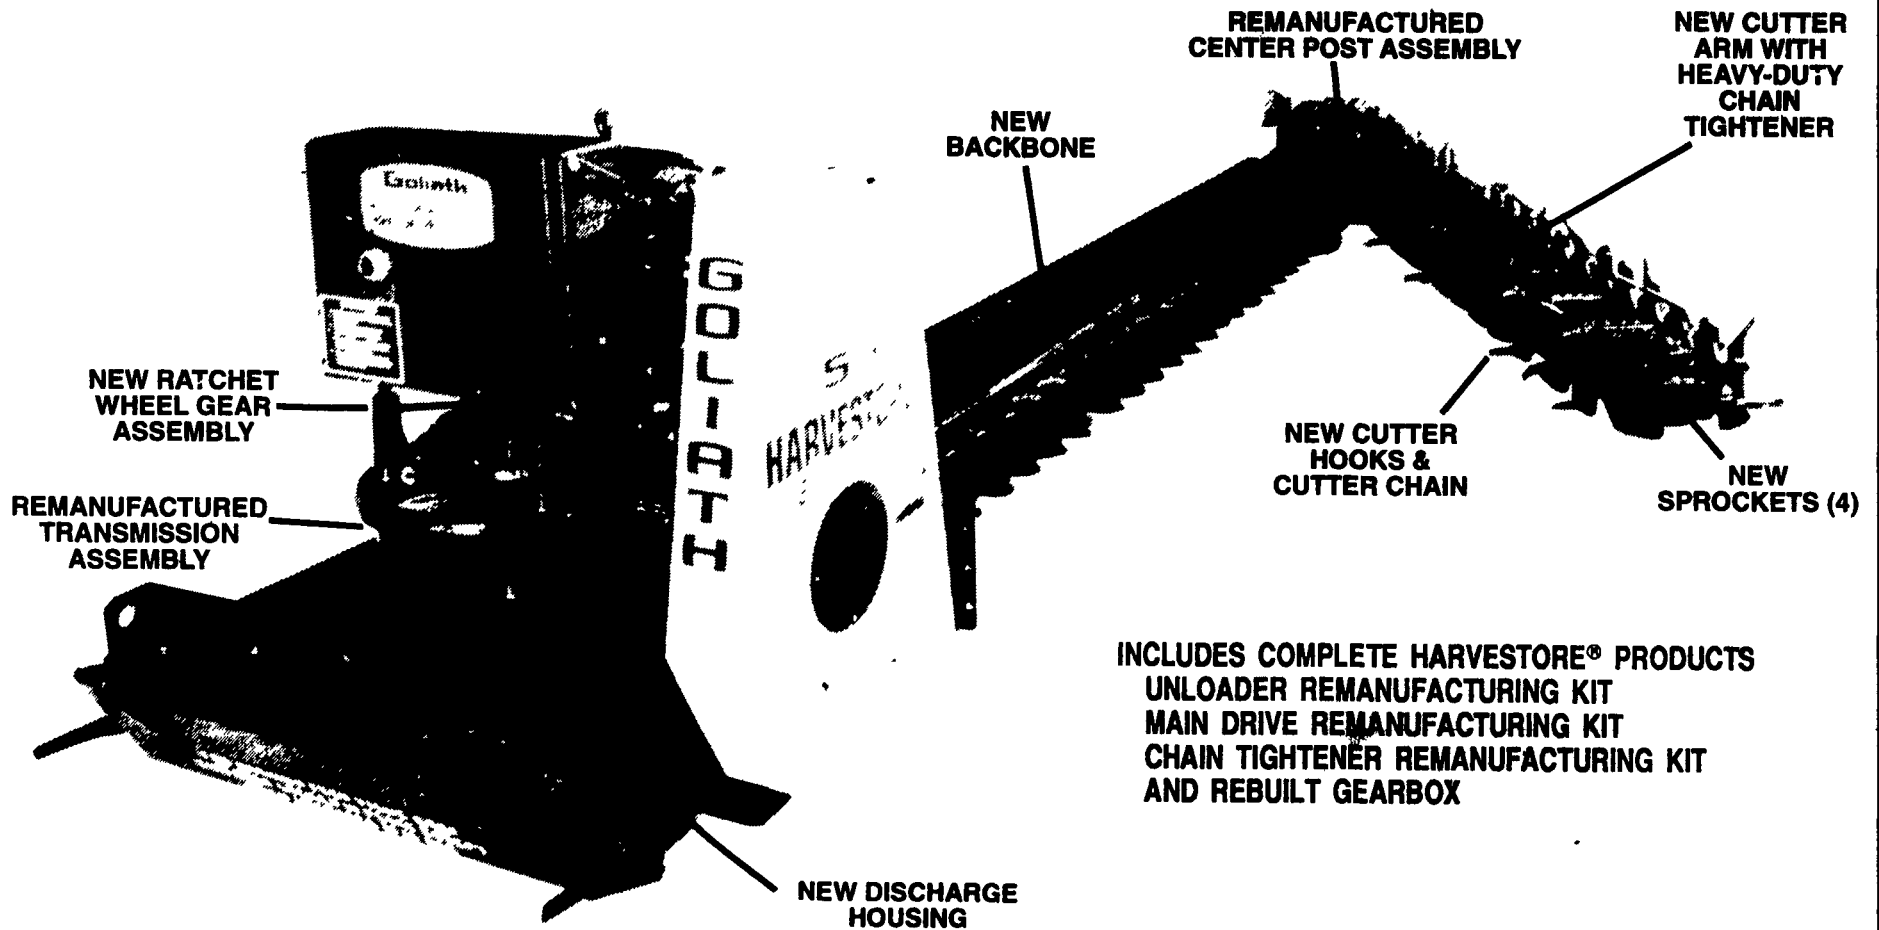

QUALITY YOU CAN AFFORD! REMANUFACTURED GOLIATH® UNLOADERS

INCLUDES COMPLETE HARVESTORE® PRODUCTS
UNLOADER REMANUFACTURING KIT
MAIN DRIVE REMANUFACTURING KIT
CHAIN TIGHTENER REMANUFACTURING KIT
AND REBUILT GEARBOX

ALL WORK PERFORMED BY EXPERT PENN JERSEY PERSONNEL

Model 70 & Series 92 unloaders available in 20 ft. and 25 ft. sizes

**We have an excellent inventory of pre-owned structures
available for immediate erection!**