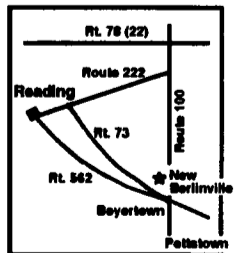

DEMO-SALE

Howard-Price 727 & 1260 Commercial Mowers call for Special Price!

We Ship UPS Daily!