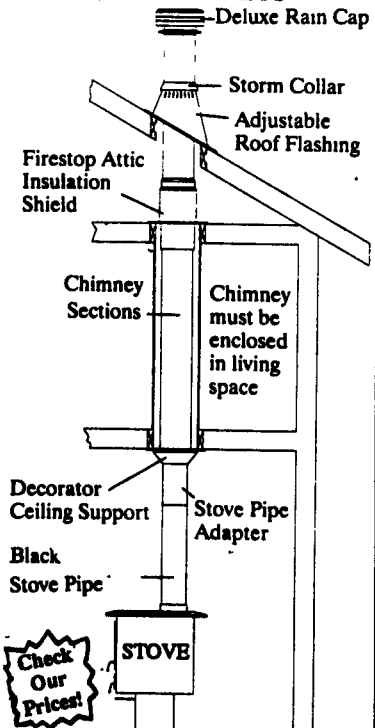

GSW FULL LINE STAINLESS STEEL CHIMNEYS

Check Our Prices!

Mfg's Distributor
D.S. MACHINE SHOP
Dealer Inquiries Invited