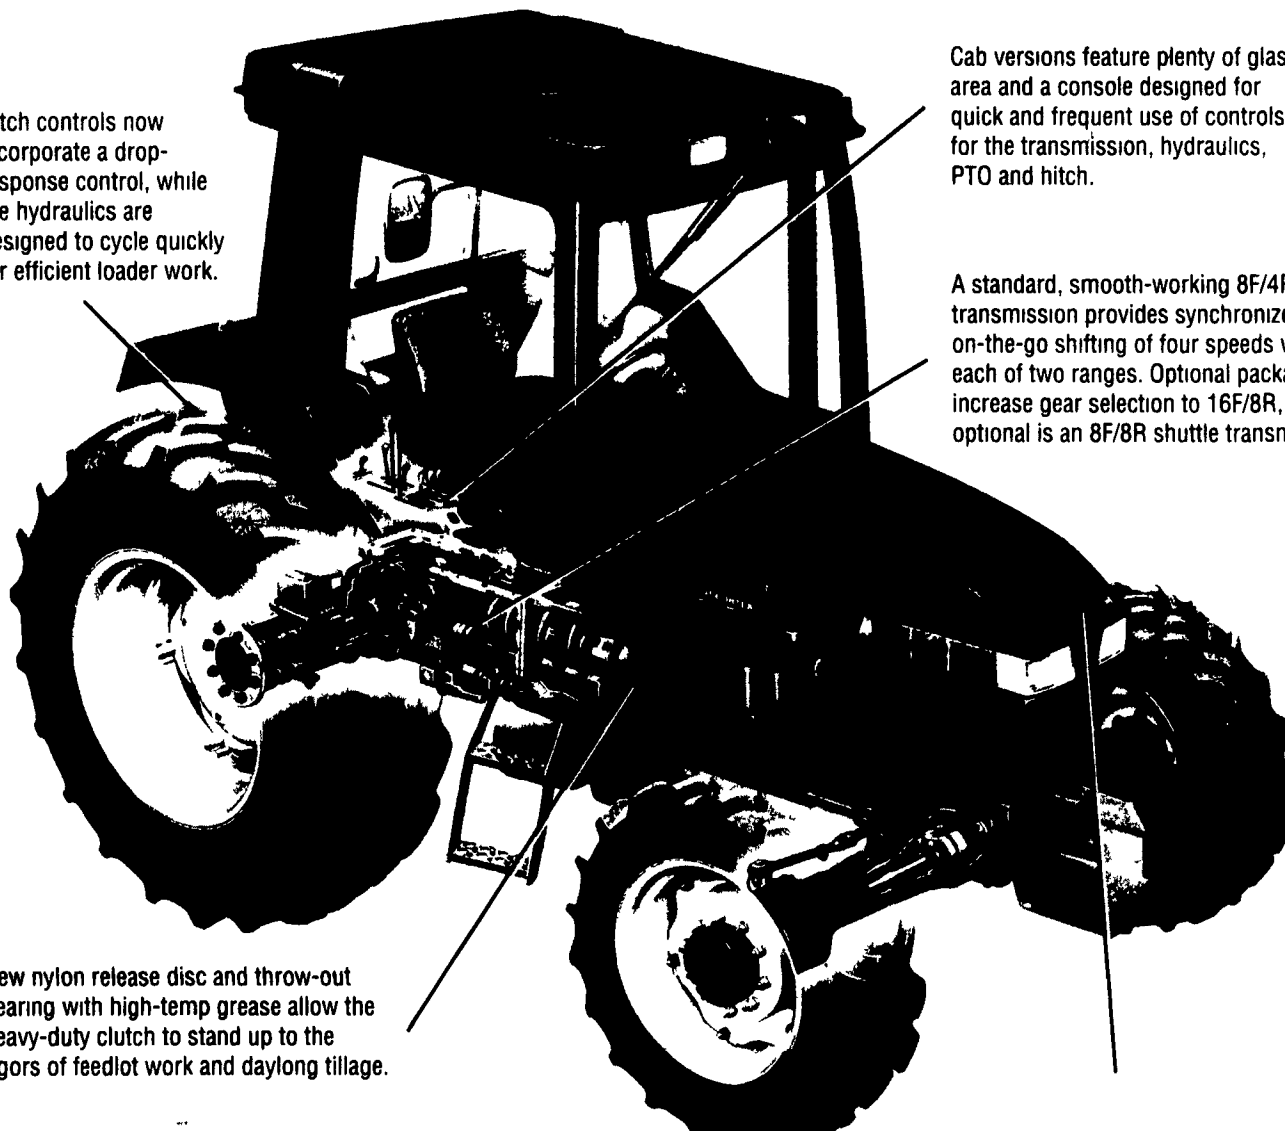

Best Values in New Equipment

Hitch controls now incorporate a drop-response control, while the hydraulics are designed to cycle quickly for efficient loader work.

Cab versions feature plenty of glass area and a console designed for quick and frequent use of controls for the transmission, hydraulics, PTO and hitch.

A standard, smooth-working 8F/4R transmission provides synchronized on-the-go shifting of four speeds within each of two ranges. Optional packages increase gear selection to 16F/8R, also optional is an 8F/8R shuttle transmission

New nylon release disc and throw-out bearing with high-temp grease allow the heavy-duty clutch to stand up to the rigors of feedlot work and daylong tillage.

The Case International 3200 and 4200 Series tractors. Five tractors designed to the industry-leading performance criteria established by MAGNUM™ and MAXXUM®. These 42 to 85 PTO hp tractors set the standard for mid-range productivity.